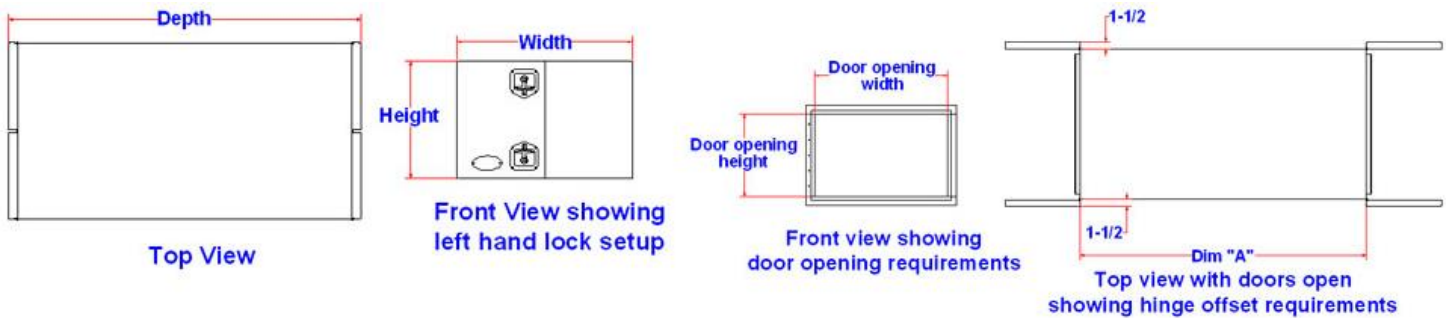

TRG5 - Cargo Boxes - Aluminum Double Side Open Doors

Cargo boxes are super heavy duty, high capacity and offer easy access from side of truck or trailer. Boxes can be mounted on back of your truck or on the bottom of your trailer. These boxes are perfect for storing landscaping tools, lawn equipment, wood, tarps, your personal gear or tool. Cargo boxes are available in different sizes, and can be ordered custom size. All AMERICAN TRUCKBOXES boxes are designed and built to keep your equipment safe and secure.

Description

- An engineered aluminum construction
- Fully seam welded on all seams and corners
- Stainless steel continuous hinge on full length of door
- Fully concealed rain gutter with automotive weather seal
- Lockable stainless steel adjustable T-handle latch
- Corners are gusseted for added strength and durability
- Optional gas springs
- Optional full length shelf
- **Boxes are available in custom size**
- Mounting kit not included – (Kits Av. = M2600UD Series)

Note: Toolboxes come with standard with two locks.

Note: Boxes are available in black and white; add "b" for black and "w" for white after part number.

Model Number	Material	Height (in.)	Depth (in.)	Width (in.)	Dim. "A" (in.)	Door Opening Height (in.)	Door Opening Width (in.)	Weight (lb.)
ATRG5-206030DD-BESOT	.125 smooth/.100 thread	20	60	30	56-3/4	16-3/8	26-3/8	96
ATRG5-187218DD-BESOT	.125 smooth/.100 thread	18	72	18	68-3/4	14-3/8	14-3/8	78
ATRG5-187224DD-BESOT	.125 smooth/.100 thread	18	72	24	68-3/4	14-3/8	20-3/8	92
ATRG5-187236DD-BESOT	.125 smooth/.100 thread	18	72	36	68-3/4	14-3/8	30-3/8	118
ATRG5-188424DD-BESOT	.125 smooth/.100 thread	18	84	24	80-3/4	14-3/8	20-3/8	104
ATRG5-188436DD-BESOT	.125 smooth/.100 thread	18	84	36	80-3/4	14-3/8	30-3/8	134
ATRG5-189636DD-BESOT	.125 smooth/.100 thread	18	96	36	92-3/4	14-3/8	30-3/8	152
ATRG5-1810124DD-BESOT	.125 smooth/.100 thread	18	101	24	97-3/4	14-3/8	20-3/8	126
ATRG5-1810136DD-BESOT	.125 smooth/.100 thread	18	101	36	97-3/4	14-3/8	30-3/8	164