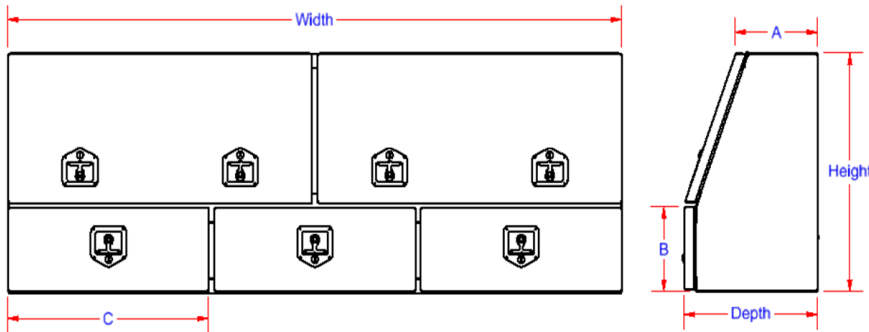

Note: Boxes can be ordered in Custom Size, Bottom Doors are Drop Open and Compartments only, No Drawers.

Model Number	Height (in.)	Depth (in.)	Width (in.)	Depth "A" (in.)	Bottom Door Height "B" (in.)	Bottom Door Width "C" (in.)	Top Door Opening Height (in.)	Top Door Opening Width (in.)	Weight (lb.)
ACU41-221448SDSD-THT	22	14	48	9.0	8.5	48.00	10-13/16	44-7/8	56
ACU41-221460SDSD-THT	22	14	60	9.0	8.5	60.00	10-13/16	56-7/8	68
ACU41-221472SDSD-THT	22	14	72	9.0	8.5	72.00	10-13/16	68-7/8	80
ACU41-221482DDSD-THT	22	14	82	9.0	8.5	82.00	10-13/16	37-9/16	96
ACU41-221488DDSD-THT	22	14	88	9.0	8.5	88.00	10-13/16	40-9/16	102
ACU41-221490DDSD-THT	22	14	90	9.0	8.5	90.00	10-13/16	41-9/16	106
ACU41-221494DDSD-THT	22	14	94	9.0	8.5	94.00	10-13/16	43-9/16	110
ACU41-221448SDDDD-THT	22	14	48	9.0	8.5	17-7/8	10-13/16	44-7/8	60
ACU41-221460SDDDD-THT	22	14	60	9.0	8.5	23-7/8	10-13/16	56-7/8	76
ACU41-221472SDDDD-THT	22	14	72	9.0	8.5	29-7/8	10-13/16	68-7/8	90
ACU41-221482DDDD-THT	22	14	82	9.0	8.5	34-7/8	10-13/16	37-9/16	104
ACU41-221488DDTD-THT	22	14	88	9.0	8.5	21-7/8	10-13/16	40-9/16	115
ACU41-221490DDTD-THT	22	14	90	9.0	8.5	23-5/8	10-13/16	41-9/16	122
ACU41-221494DDTD-THT	22	14	94	9.0	8.5	24-7/8	10-13/16	43-9/16	130