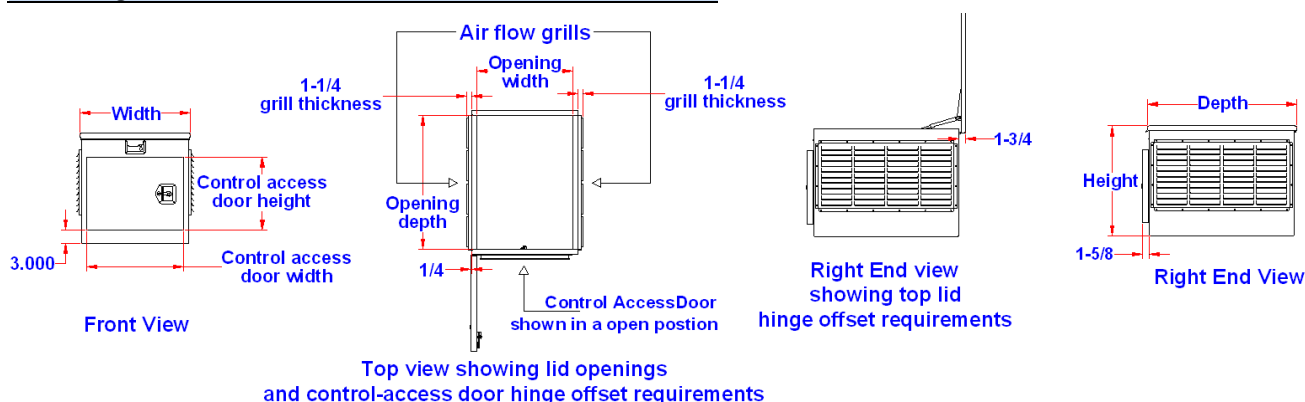

GB30 - Generator Boxes - Aluminum Single Top Open Lid

Generator boxes are super heavy duty, and offer easy access to your equipment. Boxes can be mounted on top or on the side of your truck or trailer. These boxes are designed to be used with a generator. Boxes are available in different sizes, and can be ordered custom size. All AMERICAN TRUCKBOXES boxes are designed and built to keep your equipment safe and secure.

Description

- An engineered aluminum .125 smooth / .100 tread construction
- Fully seam welded on all seams and corners
- Stainless steel continuous hinge on full length of lid/door
- Gas Springs to “pop” and keep lid open.
- Channel braced reinforced lid
- Lockable stainless steel latch
- Adjustable lock striker for positive weather seal
- Durable stainless steel intake and exhaust grill – Left-Right-Back
- Front excess panel for convenient access
- Automotive style latch with smooth rotary action
- Mounting kit not included - M3200D

Model Number	Height (in.)	Depth (in.)	Width (in.)	Generator Model	Lid Opening Depth (in.)	Lid Opening Width (in.)	Access Door Height (in)	Access Door Width (in)	Weight (lb.)
AGB30G-182416SL-TOTC	18	24	16	EU1000i	20-3/4	12-3/4	10	12	60
AGB30G-202618SL-TOTC	20	26	18	EU2000i	22-3/4	14-3/4	12	14	68
AGB30G-223020SL-TOTC	22	30	20	EU3000i	26-3/4	16-3/4	14	16	80
AGB30G-242430SL-TOTC	24	24	30	Champion 3500 Watt	20-3/4	26-3/4	16	26	90
AGB30G-242436SL-TOTC	24	24	36	4000 Watt	20-3/4	32-3/4	16	32	108
AGB30G-243224SL-TOTC	24	32	24	EU3000iS	28-3/4	20-3/4	16	20	98
AGB30G-263430SL-TOTC	26	34	30	EG4000-EG6500	30-3/4	26-3/4	18	26	122
AGB30G-283636SL-TOTC	28	36	36	6500 Watt	32-3/4	32-3/4	20	32	152
AGB30G-324034SL-TOTC	32	40	34	EU7000iS	36-3/4	30-3/4	24	30	164
AGB30G-324834SL-TOTC	32	48	34	EB4000-EB5000 EM4000S-EM6500S EB6500	44-3/4	30-3/4	24	30	180
AGB30G-406234SL-TOTC	40	62	34	EB10000	58-3/4	30-3/4	32	30	234