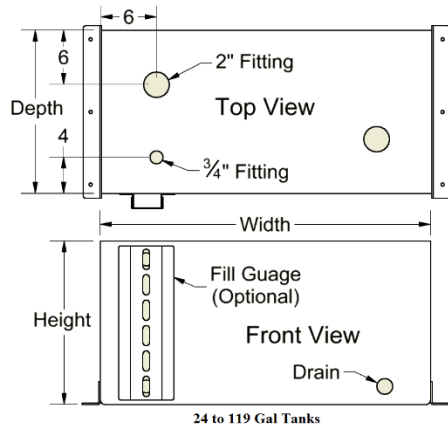

Note: Tanks are to be mounted as per our mounting installation guide. Failure to properly mount tank will void warranty. For mounting tanks use M3700 series mounting kits.

Note: * Tanks are available in black and white, add "b" for black and "w" for white after part number.

Model Number	Material	Height (in.)	Depth (in.)	Width (in.)	Mounting Kit	Capacity (Gal.)	Weight (lb.)
STS4-181424-NB-*2	14 Gauge Steel	18	14	24	M3712	24	60
STS4-181836-NB-*2	14 Gauge Steel	18	18	36	M3712	47	98
STS5-181554-SB-*2	12 Gauge Steel	18	15	54	M3712	59	177
STS5-182154-SB-*2	12 Gauge Steel	18	21	54	M3712	83	220
STS5-182554-SB-*2	12 Gauge Steel	18	25	54	M3715	99	250
STS5-242854-DB-*2	12 Gauge Steel	24	28	54	M3715	147	318
STS5-243854-TB-*2	12 Gauge Steel	24	38	54	M3715	200	440
STS6-243854-TB-*2	10 Gauge Steel	24	38	54	M3715	200	560
ATSS-181424-NB-T2	.125 Smooth/.125 Thread	18	14	24	M3712	24	48
ATSS-181836-NB-T2	.125 Smooth/.125 Thread	18	18	36	M3712	47	81
ATSS-181554-SB-T2	.125 Smooth/.125 Thread	18	15	54	M3712	59	114
ATSS-182154-SB-T2	.125 Smooth/.125 Thread	18	21	54	M3712	83	141
ATSS-182554-SB-T2	.125 Smooth/.125 Thread	18	25	54	M3715	99	160
ATSS-242854-DB-T2	.187 Smooth/.187 Thread	24	28	54	M3415	147	310
ATSS-243854-TB-T2	.187 Smooth/.187 Thread	24	38	54	M3715	200	398

Note: Tanks are available in different configuration and custom sizes; call the factory for different sizes and options.