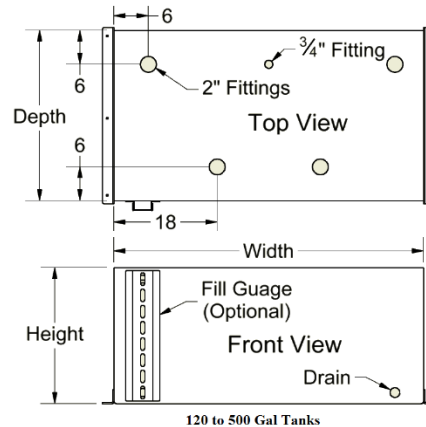

Note: Tanks are to be mounted as per our mounting installation guide. Failure to properly mount tank will void warranty. For mounting tanks use M3700 series mounting kits.

Note: * Tanks are available in black and white, add "b" for black and "w" for white after part number.

Model Number	Material	Height (in.)	Depth (in.)	Width (in.)	Mounting Kit	Capacity (Gal.)	Weight (lb.)
STS4-181424-NB-*2	14 Gauge Steel	18	14	24	M3712	24	60
STS4-181836-NB-*2	14 Gauge Steel	18	18	36	M3712	47	98
STS5-181554-SB-*2	12 Gauge Steel	18	15	54	M3712	59	177
STS5-182154-SB-*2	12 Gauge Steel	18	21	54	M3712	83	220
STS5-182554-SB-*2	12 Gauge Steel	18	25	54	M3715	99	250
STS5-242854-DB-*2	12 Gauge Steel	24	28	54	M3715	147	318
STS5-243854-TB-*2	12 Gauge Steel	24	38	54	M3715	200	440
STS6-243854-TB-*2	10 Gauge Steel	24	38	54	M3715	200	560
ATSS-181424-NB-T2	.125 Smooth/.125 Thread	18	14	24	M3712	24	48
ATSS-181836-NB-T2	.125 Smooth/.125 Thread	18	18	36	M3712	47	81
ATSS-181554-SB-T2	.125 Smooth/.125 Thread	18	15	54	M3712	59	114
ATSS-182154-SB-T2	.125 Smooth/.125 Thread	18	21	54	M3712	83	141
ATSS-182554-SB-T2	.125 Smooth/.125 Thread	18	25	54	M3715	99	160
ATSS-242854-DB-T2	.187 Smooth/.187 Thread	24	28	54	M3415	147	310
ATSS-243854-TB-T2	.187 Smooth/.187 Thread	24	38	54	M3715	200	398

Note: Tanks are available in different configuration and custom sizes; call the factory for different sizes and options.