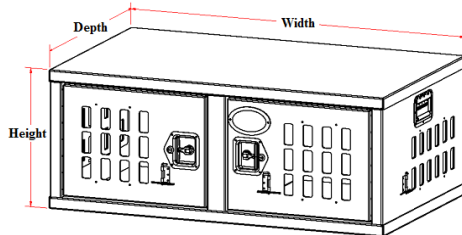

### Description

- An engineered aluminum and/or powder coated construction
- Fully seam welded on all seams and corners
- Aluminum continuous hinge full length of door or lid
- Unique design for perfect fit and looks
- Channel braced reinforced lid with gas springs on chest box
- Lockable stainless steel latches
- Adjustable lock striker for positive weather seal
- Automotive type weather seal
- Automotive style latch with smooth rotary action
- Rubber pad inside floor to keep dog dry
- Mounting kit included with chest box - M3202D