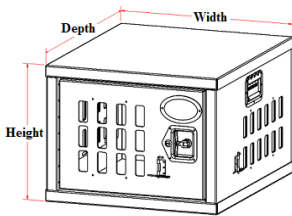

### Description

- An engineered aluminum and/or powder coated construction
- Fully seam welded on all seams and corners
- Aluminum continuous hinge full length of door or lid
- Unique design for perfect fit and looks
- Channel braced reinforced lid with gas springs on chest box
- Lockable stainless steel latches
- Adjustable lock striker for positive weather seal
- Automotive type weather seal
- Automotive style latch with smooth rotary action
- Rubber pad inside floor to keep dog dry
- Mounting kit included with chest box - M3202D