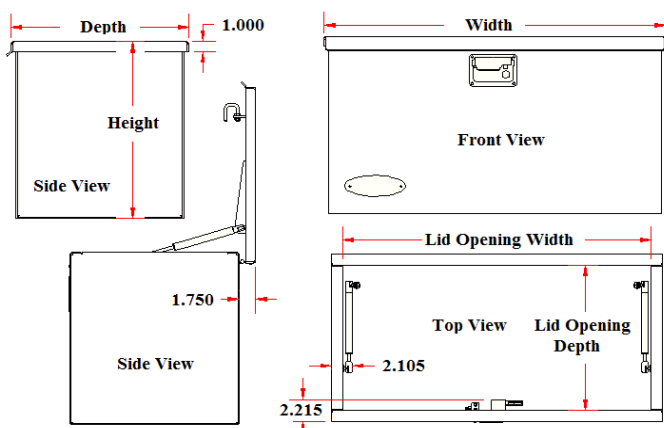

TC51 & TC41 - Top Chest Boxes - Aluminum & Steel Single Top Open Lid

Top chest boxes are super heavy duty, high capacity and offer easy access to your equipment. Boxes can be mounted on top or on the side of your truck or trailer. These boxes are perfect for storing your equipment, like chains, binders, straps or your personal gear or tool. Top chest boxes are available in different sizes, and can be ordered custom size. All AMERICAN TRUCKBOXES boxes are designed and built to keep your equipment safe and secure.

Model Number	Material	Height (in.)	Depth (in.)	Width (in.)	Lid Opening Width (in.)	Lid Opening Depth (in.)	Weight (lb.)
ATC51G-181824SL-TOTC	.100 Thread/.125 smooth	18	18	24	14-3/4	20-3/4	30
ATC51G-181830SL-TOTC	.100 Thread/.125 smooth	18	18	30	14-3/4	28-3/4	36
ATC51G-181836SL-TOTC	.100 Thread/.125 smooth	18	18	36	14-3/4	32-3/4	42
ATC51G-182424SL-TOTC	.100 Thread/.125 smooth	18	24	24	20-3/4	20-3/4	36
ATC51G-182436SL-TOTC	.100 Thread/.125 smooth	18	24	36	20-3/4	32-3/4	48
ATC51G-242424SL-TOTC	.100 Thread/.125 smooth	24	24	24	20-3/4	20-3/4	42
ATC51G-242436SL-TOTC	.100 Thread/.125 smooth	24	24	36	20-3/4	32-3/4	56
STC41G-181824SL-TO*C	14 Gauge Steel	18	18	24	14-3/4	20-3/4	60
STC41G-181830SL-TO*C	14 Gauge Steel	18	18	30	14-3/4	28-3/4	70
STC41G-181836SL-TO*C	14 Gauge Steel	18	18	36	14-3/4	32-3/4	80
STC41G-182424SL-TO*C	14 Gauge Steel	18	24	24	20-3/4	20-3/4	70
STC41G-182436SL-TO*C	14 Gauge Steel	18	24	36	20-3/4	32-3/4	96
STC41G-242424SL-TO*C	14 Gauge Steel	24	24	24	20-3/4	20-3/4	84
STC41G-242436SL-TO*C	14 Gauge Steel	24	24	36	20-3/4	32-3/4	110