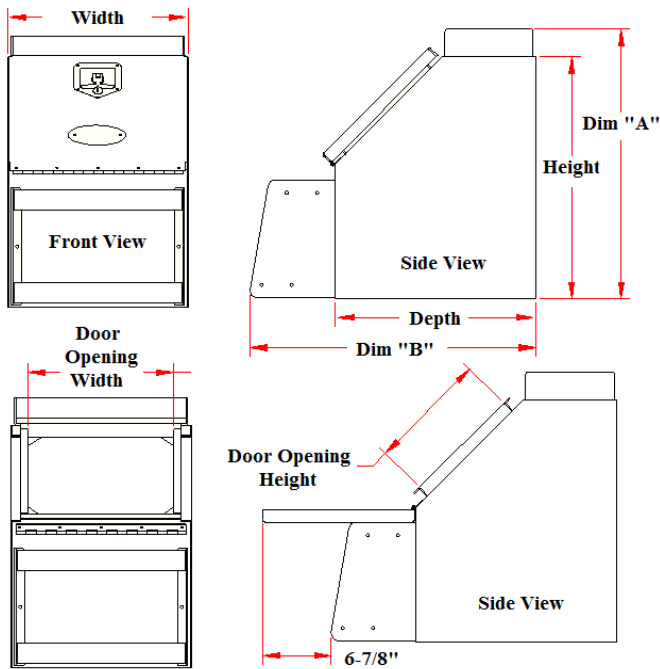

## SB10 - Step Saddle Boxes - Aluminum Single Drop Open Door

Step saddle (boot) boxes are super heavy duty, high capacity and offer easy access from side of the truck. Boxes are available with or without steps. Step boxes are available in different sizes, ranging from 12" to 48" or can be ordered in custom widths. All AMERICAN TRUCKBOXES boxes are designed and built to keep your equipment safe and secure.

### Description

- An engineered aluminum construction
- Fully seam welded on all seams and corners
- Stainless steel continuous hinge on full length of lid
- Replaceable top and bottom steps and mounts
- Laser cut strut grip steps (S), optional pressed grip steps (L) or no steps
- Reinforced .188 (7g) back for a more secure mounting
- Lockable stainless steel adjustable T-handle latch with key cover
- All corners are gusseted for added strength and durability
- Fully concealed rain gutter, with automotive type weather seal
- Mounting kit not included –(Kits Av.= M3000H • M3000C • M2100C)

S- Strut Grip Step

L- Pressed Grip Step

Note: \*Boxes door are available in smooth or diamond thread; add "S" for smooth and "T" for diamond thread after part number.

Model Number	Material	Height (in.)	Depth (in.)	Width (in.)	Dim "A" (in)	Dim "B" (in)	Door Opening Height (in.)	Door Opening Width (in.)	Weight (lb.)
ASB10S-242012SD-DO*	.125 Smooth	24	20	12	26-5/8	28-1/4	11-3/4	8-3/8	44
ASB10S-242018SD-DO*	.125 Smooth	24	20	18	26-5/8	28-1/4	11-3/4	14-3/8	53
ASB10S-242024SD-DO*	.125 Smooth	24	20	24	26-5/8	28-1/4	11-3/4	20-3/8	62
ASB10S-242030SD-DO*	.125 Smooth	24	20	30	26-5/8	28-1/4	11-3/4	26-3/8	74
ASB10S-242036SD-DO*	.125 Smooth	24	20	36	26-5/8	28-1/4	11-3/4	32-3/8	81
ASB10S-242048SD-DO*	.125 Smooth	24	20	48	26-5/8	28-1/4	11-3/4	44-3/8	98