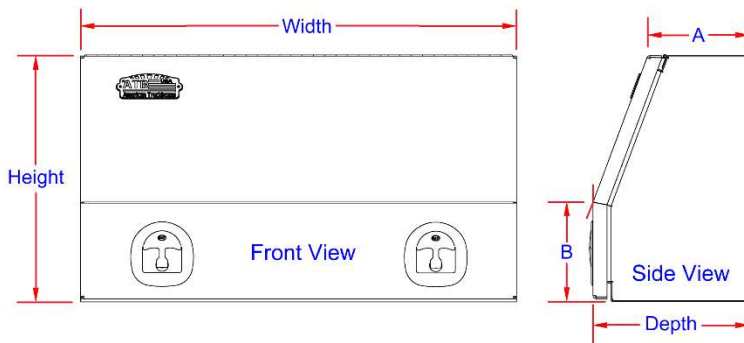

SU - Top Side Mount Compartment Utility Boxes - Aluminum Slanted Top - Bottom Open Door(s)

Top side mount compartment utility boxes are super heavy duty, high capacity and offer easy access from side of truck or flatbed. Bottom compartments and optional shelves offer great storage and organization. Boxes can be ordered custom size or length. All AMERICAN TRUCKBOXES drawer boxes are designed and built to keep your tools organized and equipment safe and secure.

Shelves
21" Height use 10" Upright
14" Depth use 6" Shelf

Note: Boxes can be ordered in Custom Size!

No.	Model Number	Height (in.)	Depth (in.)	Width (in.)	Depth "A" (in.)	Bottom Height "B" (in.)	Top Opening Height (in.)	Door Opening Width (in.)	Weight (lb.)
1.	A-SU41-211436S-T	21	14	36	9.0	7.5	10-1/2	32-1/2	42
2.	A-SU41-211448S-T	21	14	48	9.0	7.5	10-1/2	44-1/2	56
3.	A-SU41-211460S-T	21	14	60	9.0	7.5	10-1/2	56-1/2	68
4.	A-SU41-211472S-T	21	14	72	9.0	7.5	10-1/2	68-1/2	80
5.	A-SU41-211482S-T	21	14	82	9.0	7.5	10-1/2	78-1/2	92
6.	A-SU41-211488S-T	21	14	88	9.0	7.5	10-1/2	84-1/2	98
7.	A-SU41-211648S-T	21	16	48	11.0	7.5	10-1/2	44-1/2	60
8.	A-SU41-211660S-T	21	16	60	11.0	7.5	10-1/2	56-1/2	73
9.	A-SU41-211672S-T	21	16	72	11.0	7.5	10-1/2	68-1/2	87
10.	A-SU41-282048S-T	28	20	48	13.0	9.75	15-1/2	44-1/2	76
11.	A-SU41-282060S-T	28	20	60	13.0	9.75	15-1/2	56-1/2	94
12.	A-SU41-282072S-T	28	20	72	13.0	9.75	15-1/2	68-1/2	112
13.	A-SU41-211482D-T	21	14	82	9.0	7.5	10-1/2	37-1/2	96
14.	A-SU41-211488D-T	21	14	88	9.0	7.5	10-1/2	40-1/2	102
15.	A-SU41-211490D-T	21	14	90	9.0	7.5	10-1/2	41-1/2	106
16.	A-SU41-211494D-T	21	14	94	9.0	7.5	10-1/2	43-1/2	110
17.	A-SU41-211682D-T	21	16	82	11.0	7.5	10-1/2	37-1/2	102
18.	A-SU41-211688D-T	21	16	88	11.0	7.5	10-1/2	40-1/2	110
19.	A-SU41-211690D-T	21	16	90	11.0	7.5	10-1/2	41-1/2	116
20.	A-SU41-211694D-T	21	19	94	11.0	7.5	10-1/2	43-1/2	122