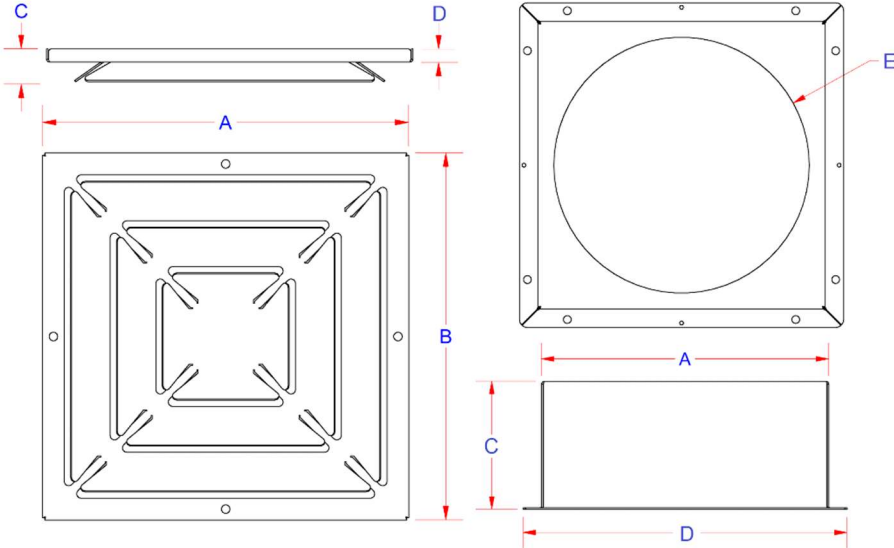

Description

- An engineered 18g stainless-steel construction
- Optional - Zinc epoxy primer with MR Powder baked topcoat finish
- An easy collar connection
- Stainless steel hardware
- Can be ordered in custom sizes
- Listing pending – For indoor and outdoor use

Size	Air Flow Chart									
	200	300	400	500	600	700	800	900	1000	
6"	50	75	100	122	148	170	195	220	250	
PS	.002	.004	.006	.010	.014	.018	.023	.030	.037	
Throw	.5	.75	1.0	2.0	2.0	2.5	3.0	3.5	4.0	
8"	100	150	200	245	295	340	385	445	500	
PS	.005	.007	.010	.015	.022	.029	.038	.049	.060	
Throw	1.2	1.8	2.5	3.5	4.0	4.5	5.0	5.5	6.0	
10"	150	225	300	365	445	500	580	660	750	
PS	.007	.009	.014	.021	.030	.041	.054	.068	.084	
Throw	2.0	3.0	4.0	5.5	6.5	8.0	9.0	10.5	11.5	
12"	200	300	400	485	585	675	630	880	1005	
PS	.007	.009	.015	.023	.033	.045	.060	.072	.094	
Throw	2.8	4.1	5.5	7.0	8.5	10.0	11.5	13.0	14.5	
14"	365	410	550	670	815	930	1060	1210	1380	
PS	.011	.017	.023	.036	.051	.071	.093	.115	.140	
Throw	3.5	5.2	7.0	8.5	10.5	12.0	13.5	15.5	17.0	
16"	360	540	720	875	1070	1220	1390	1585	1805	
PS	.014	.021	.028	.040	.060	.080	.098	.120	.160	
Throw	4.2	6.4	8.5	10.0	12.0	13.5	15.0	17.0	18.5	
18"	450	675	900	1095	1340	1525	1740	1980	2260	
PS	.015	.022	.030	.044	.068	.098	.121	.126	.170	
Throw	4.7	7.1	9.5	12.0	16.0	18.0	22.0	25.0	28.0	
20"	525	785	1050	1281	1560	1780	2030	2315	2640	
PS	.016	.024	.032	.048	.074	.105	.134	.138	.180	
Throw	5.2	7.8	10.5	13.5	17.5	19.5	24.0	27.0	30.0	