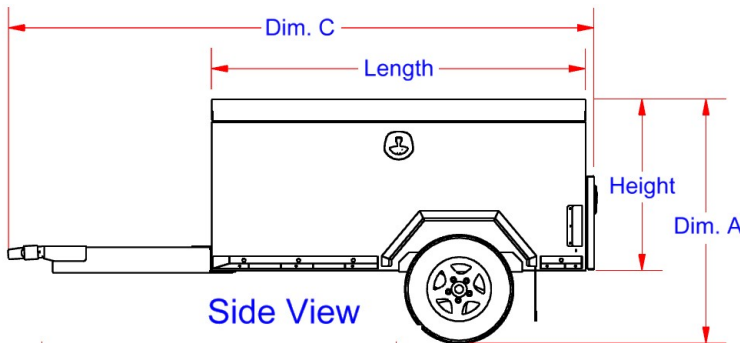

### Description

- An engineered aluminum construction
- Fully seam welded on all seams and corners
- Stainless steel continuous hinge on full length of lid
- Top open lid with gas springs
- Lockable stainless-steel latch with smooth rotary action
- Adjustable full-length lock striker for positive weather seal
- Optional top rack – with tie down holes: RSM Series
- LED lights
- Torflex axles with aluminum wheels
- Drawer storage compartment for tools and gear organization on larger models.
- Heavy duty slides for easy pull out

A-TP51H-367265S-S

Side View

Back View

No.	Axel Size	Model
1.	250	A
2.	500	B
3.	750	C
4.	1000	D
5.	1250	E
6.	1500	F
7.	1750	G
8.	2000	H
9.	2250	I
10.	2500	J

ATB

A-RSM61 Rails - Top Mount

**Note:** Measurements and weight may vary and will change with trailer design and added options.

No.	Model Number	Material (gauge)	Height (in.)	Length (in.)	Width (in.)	Dim. A	Dim. B	Dim. C	Axles (lbs.)	Wheel Base C/C	Tire (size)	Drawers (Optional)	Weight (lb.)
1.	A-TP50C-304858S-S	1/8" - 3/16	30	48	58	45	67	94	C-T750	64	145/12	No	345
2.	A-TP50C-364858S-S	1/8" - 3/16	36	48	58	52	67	94	C-T750	64	145/12	No	362
3.	A-TP50E-366065S-S	1/8" - 3/16	36	60	65	54	77	112	E-T1250	68	225/75-15	No	410
4.	A-TP50H-367265S-S	1/8" - 3/16	36	72	65	54	77	124	H-T2000	68	225/75-15	No	440
5.	A-TP50H-368465S-S	1/8" - 3/16	36	84	65	54	77	136	H-T2000	68	225/75-15	No	490
6.	A-TP50J-429665S-S	1/8" - 3/16	42	96	65	60	77	148	J-T2500	68	225/75-15	No	560
7.	A-TP51H-367265S-S	1/8" - 3/16	36	72	65	54	77	126	H-T2000	68	225/75-15	Back	492
8.	A-TP51J-429665S-S	1/8" - 3/16	42	96	65	60	77	150	J-T2500	68	225/75-15	Back	615
9.	A-TP55E-368465S-S	1/8" - 3/16	36	84	65	54	77	138	H-T2000	68	225/75-15	3-Back/Sides	614
10.	A-TP55J-429665S-S	1/8" - 3/16	42	96	65	60	77	150	J-T2500	68	225/75-15	3-Back/Sides	745