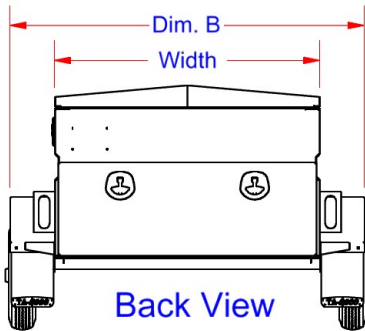

### Description

- An engineered aluminum construction
- Fully seam welded on all seams and corners
- Stainless steel continuous hinge on full length of lid
- Top open lid with gas springs
- Lockable stainless-steel latch with smooth rotary action
- Adjustable full-length lock striker for positive weather seal
- Optional top rack – with tie down holes: RSM Series
- LED lights
- Torflex axles with aluminum wheels
- Drawer storage compartment for tools and gear organization on larger models.
- Heavy duty slides for easy pull out

A-TP51H-367265S-S

Side View

Back View

No.	Axel Size	Model
1.	250	A
2.	500	B
3.	750	C
4.	1000	D
5.	1250	E
6.	1500	F
7.	1750	G
8.	2000	H
9.	2250	I
10.	2500	J

ATB

A-RSM61 Rails - Top Mount

**Note:** Measurements and weight may vary and will change with trailer design and added options.

No.	Model Number	Material (gauge)	Height (in.)	Length (in.)	Width (in.)	Dim. A	Dim. B	Dim. C	Axles (lbs.)	Wheel Base C/C	Tire (size)	Drawers (Optional)	Weight (lb.)
1.	A-TP50C-304858S-S	1/8" - 3/16	30	48	58	45	67	94	C-T750	64	145/12	No	345
2.	A-TP50C-364858S-S	1/8" - 3/16	36	48	58	52	67	94	C-T750	64	145/12	No	362
3.	A-TP50E-366065S-S	1/8" - 3/16	36	60	65	54	77	112	E-T1250	68	225/75-15	No	410
4.	A-TP50H-367265S-S	1/8" - 3/16	36	72	65	54	77	124	H-T2000	68	225/75-15	No	440
5.	A-TP50H-368465S-S	1/8" - 3/16	36	84	65	54	77	136	H-T2000	68	225/75-15	No	490
6.	A-TP50J-429665S-S	1/8" - 3/16	42	96	65	60	77	148	J-T2500	68	225/75-15	No	560
7.	A-TP51H-367265S-S	1/8" - 3/16	36	72	65	54	77	126	H-T2000	68	225/75-15	Back	492
8.	A-TP51J-429665S-S	1/8" - 3/16	42	96	65	60	77	150	J-T2500	68	225/75-15	Back	615
9.	A-TP55E-368465S-S	1/8" - 3/16	36	84	65	54	77	138	H-T2000	68	225/75-15	3-Back/Sides	614
10.	A-TP55J-429665S-S	1/8" - 3/16	42	96	65	60	77	150	J-T2500	68	225/75-15	3-Back/Sides	745