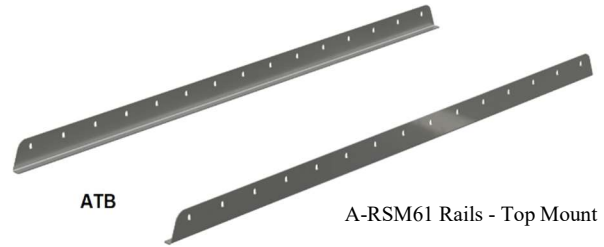

### Description

- An engineered aluminum construction
- Fully seam welded on all seams and corners
- Stainless steel continuous hinge on full length of lid
- Top open lid with gas springs
- Lockable stainless-steel latch with smooth rotary action
- Adjustable full-length lock striker for positive weather seal
- Optional top rack – with tie down holes: RSM Series
- LED lights
- Torflex axles with aluminum wheels
- Drawer storage compartment for tools and gear organization on larger models.
- Heavy duty slides for easy pull out

A-TP51H-367265S-S

Side View

Back View

No.	Axel Size	Model
1.	250	A
2.	500	B
3.	750	C
4.	1000	D
5.	1250	E
6.	1500	F
7.	1750	G
8.	2000	H
9.	2250	I
10.	2500	J

ATB

A-RSM61 Rails - Top Mount

**Note:** Measurements and weight may vary and will change with trailer design and added options.

No.	Model Number	Material (gauge)	Height (in.)	Length (in.)	Width (in.)	Dim. A	Dim. B	Dim. C	Axles (lbs.)	Wheel Base C/C	Tire (size)	Drawers (Optional)	Weight (lb.)
1.	A-TP50C-304858S-S	1/8" - 3/16	30	48	58	45	67	94	C-T750	64	145/12	No	345
2.	A-TP50C-364858S-S	1/8" - 3/16	36	48	58	52	67	94	C-T750	64	145/12	No	362
3.	A-TP50E-366065S-S	1/8" - 3/16	36	60	65	54	77	112	E-T1250	68	225/75-15	No	410
4.	A-TP50H-367265S-S	1/8" - 3/16	36	72	65	54	77	124	H-T2000	68	225/75-15	No	440
5.	A-TP50H-368465S-S	1/8" - 3/16	36	84	65	54	77	136	H-T2000	68	225/75-15	No	490
6.	A-TP50J-429665S-S	1/8" - 3/16	42	96	65	60	77	148	J-T2500	68	225/75-15	No	560
7.	A-TP51H-367265S-S	1/8" - 3/16	36	72	65	54	77	126	H-T2000	68	225/75-15	Back	492
8.	A-TP51J-429665S-S	1/8" - 3/16	42	96	65	60	77	150	J-T2500	68	225/75-15	Back	615
9.	A-TP55E-368465S-S	1/8" - 3/16	36	84	65	54	77	138	H-T2000	68	225/75-15	3-Back/Sides	614
10.	A-TP55J-429665S-S	1/8" - 3/16	42	96	65	60	77	150	J-T2500	68	225/75-15	3-Back/Sides	745