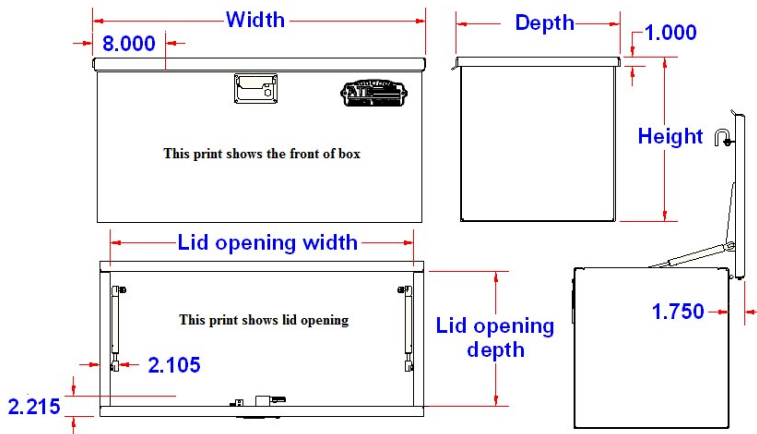

TC - Top Chest Boxes - Aluminum & Steel Single Top Open Lid

Top chest boxes are super heavy duty, high capacity and offer easy access to your equipment. Boxes can be mounted on top or on the side of your truck or trailer. These boxes are perfect for storing your equipment, like chains, binders, straps or your personal gear or tool. Top chest boxes are available in different sizes and can be ordered custom size. All AMERICAN TRUCKBOXES boxes are designed and built to keep your equipment safe and secure.

Note: Box door is available in: Standard = Smooth (S) or for Diamond Tread (T) and Mirror (M) - change end of part number.

No.	Model Number	Material	Height (in.)	Depth (in.)	Width (in.)	Lid Opening Width (in.)	Lid Opening Depth (in.)	Weight (lb.)
1.	A-TC51C-181824S-T	.125 Smooth/.125 TP	18	18	24	14-3/4	20-3/4	32
2.	A-TC51C-181830S-T	.125 Smooth/.125 TP	18	18	30	14-3/4	28-3/4	38
3.	A-TC51C-181836S-T	.125 Smooth/.125 TP	18	18	36	14-3/4	32-3/4	44
4.	A-TC51C-182424S-T	.125 Smooth/.125 TP	18	24	24	20-3/4	20-3/4	38
5.	A-TC51C-182436S-T	.125 Smooth/.125 TP	18	24	36	20-3/4	32-3/4	50
6.	A-TC51C-242424S-T	.125 Smooth/.125 TP	24	24	24	20-3/4	20-3/4	42
7.	A-TC51C-242436S-T	.125 Smooth/.125 TP	24	24	36	20-3/4	32-3/4	58
8.	S-TC41C-181824S-*	14 Gauge Steel	18	18	24	14-3/4	20-3/4	60
9.	S-TC41C-181830S-*	14 Gauge Steel	18	18	30	14-3/4	28-3/4	70
10.	S-TC41C-181836S-*	14 Gauge Steel	18	18	36	14-3/4	32-3/4	80
11.	S-TC41C-182424S-*	14 Gauge Steel	18	24	24	20-3/4	20-3/4	70
12.	S-TC41C-182436S-*	14 Gauge Steel	18	24	36	20-3/4	32-3/4	96
13.	S-TC41C-242424S-*	14 Gauge Steel	24	24	24	20-3/4	20-3/4	84
14.	S-TC41C-242436S-*	14 Gauge Steel	24	24	36	20-3/4	32-3/4	110