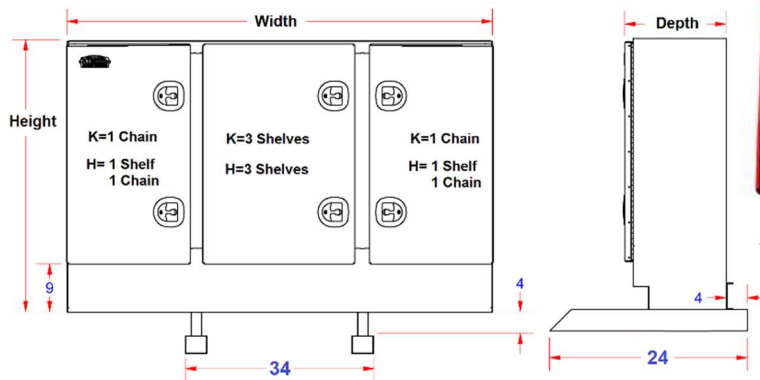

Smooth Finish

Note: *Box door is available in: Diamond Tread (T) or for Smooth (S) and Mirror (M).

No.	Model Number	Material	Setup K/ Compartment Left/Middle/Right	Height (in.)	Depth (in.)	Width (in.)	End Door Opening Width (in)	Center Door Opening Width (in)	Door Opening Height (in)	Weight (lb.)
1.	A-RB51-360880T-*IK	.125 Smooth/.125 TP	Chain/Shelf/Chain	36	8	80	20	25-3/8	22-1/8	180
2.	A-RB51-481080T-*IK	.125 Smooth/.125 TP	Chain/Shelf/Chain	48	10	80	20	25-3/8	34-1/8	227
3.	A-RB51-521270T-*IK	.125 Smooth/.125 TP	Chain/Shelf/Chain	52	12	70	15	25-3/8	38-1/8	238
4.	A-RB51-601280T-*IK	.125 Smooth/.125 TP	Chain/Shelf/Chain	60	12	80	20	25-3/8	46-1/8	279
5.	A-RB51-360880T-MIK	.125 Smooth/16g SS	Chain/Shelf/Chain	36	8	80	20	25-3/8	22-1/8	188
6.	A-RB51-481080T-MIK	.125 Smooth/16g SS	Chain/Shelf/Chain	48	10	80	20	25-3/8	34-1/8	238
7.	A-RB51-521270T-MIK	.125 Smooth/16g SS	Chain/Shelf/Chain	52	12	70	15	25-3/8	38-1/8	246
8.	A-RB51-601280T-MIK	.125 Smooth/16g SS	Chain/Shelf/Chain	60	12	80	20	25-3/8	46-1/8	296
9.	A-RB51-601680T-*IH	.125 Smooth/16g SS	C-Shelf/Shelf/C-Shelf	60	16	80	20	25-3/8	46-1/8	326
10.	A-RB51-602080T-*IH	.125 Smooth/16g SS	C-Shelf/Shelf/C-Shelf	60	20	80	20	25-3/8	46-1/8	348
11.	A-RB51-681680T-*IH	.125 Smooth/16g SS	C-Shelf/Shelf/C-Shelf	68	16	80	20	25-3/8	54-1/8	346
12.	A-RB51-682082T-*IH	.125 Smooth/16g SS	C-Shelf/Shelf/C-Shelf	68	20	82	21	25-3/8	54-1/8	386
13.	A-RB51-721682T-*IH	.125 Smooth/16g SS	C-Shelf/Shelf/C-Shelf	72	16	82	21	25-3/8	58-1/8	382
14.	A-RB51-722084T-*IH	.125 Smooth/16g SS	C-Shelf/Shelf/C-Shelf	72	20	84	22	25-3/8	58-1/8	410

Note: These racks are not a SAFETY DEVICE and will NOT PREVENT SERIOUS INJURY or DEATH from cargo shifting forward or from a result of an accident or improper securement.