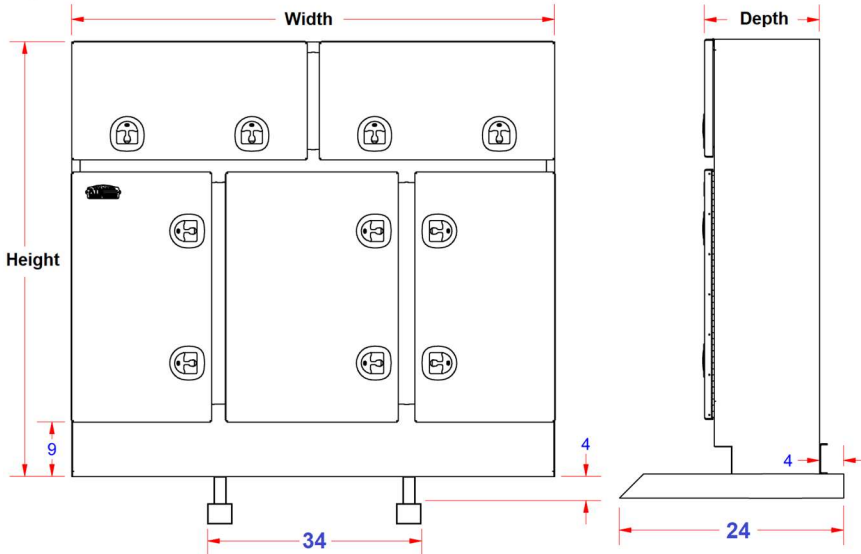

RB – Rack Boxes - Aluminum Triple Side Open Doors

Rack boxes are super heavy duty, high capacity and offer easy access from back of truck. Boxes can be mounted with SX-Beam or flush mount on top of frame. These boxes are perfect for storing your equipment, like chains, binders, straps, tarps or your personal gear or tools. Rack boxes are available in different sizes and can be ordered custom size. All AMERICAN TRUCKBOXES boxes are designed and built to keep your equipment safe and secure.

Shown Options:
Light Bar and
Powder Coated
Body

Mirror Finish
SS Doors

Note: *Box door is available in: Diamond Tread (T) or for Smooth (S) and Mirror (M).

No.	Model Number	Material	Height (in.)	Depth (in.)	Width (in.)	End Door Opening Width (in)	Center Door Opening Width (in)	Door Opening Height (in)	Weight (lb.)
1.	A-RB52-721477T-*IK	.125 Smooth	72	14	77	18-1/2	25-3/8	46-1/8	324
2.	A-RB52-721280T-*IK	.125 Smooth	72	12	80	20	25-3/8	46-1/8	332
3.	A-RB52-721284T-*IK	.125 Smooth	72	12	84	22	25-3/8	46-1/8	346
4.	A-RB52-721684T-*IK	.125 Smooth	72	16	84	22	25-3/8	46-1/8	381
5.	A-RB52-722292T-*IK	.125 Smooth	72	22	92	26	25-3/8	46-1/8	454
6.	A-RB52-721477T-MIK	.125 Smooth/16g SS	72	14	77	18-1/2	25-3/8	46-1/8	362
7.	A-RB52-721280T-MIK	.125 Smooth/16g SS	72	12	80	20	25-3/8	46-1/8	360
8.	A-RB52-721284T-MIK	.125 Smooth/16g SS	72	12	84	22	25-3/8	46-1/8	375
9.	A-RB52-721684T-MIK	.125 Smooth/16g SS	72	16	84	22	25-3/8	46-1/8	425
10.	A-RB52-722292T-MIK	.125 Smooth/16g SS	72	22	92	26	25-3/8	46-1/8	498