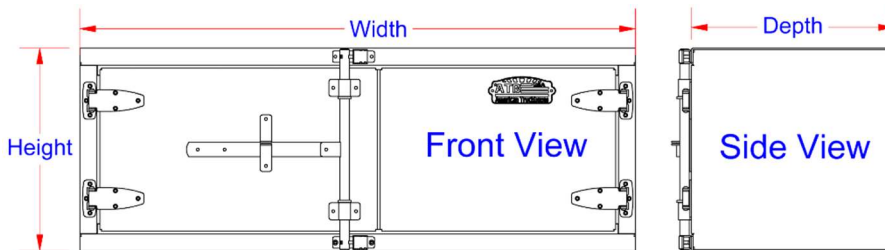

SR - Underbody Boxes - Aluminum Double Side Open Doors

Underbody boxes are super heavy duty, high capacity and offer easy access from side of truck. Boxes can be mounted with L-Shape or Top Mount Brackets. These boxes are perfect for storing your equipment, like chains, binders, straps, tarps or your personal gear or tools. Underbody boxes are available in different sizes and can be ordered custom size. All AMERICAN TRUCKBOXES boxes are designed and built to keep your equipment safe and secure.

All Smooth Finish

Note: Box door is available in: Standard = and Smooth (S) or for Diamond Tread (T) and Mirror (M) - change end of part number.

No.	Model Number	Material	Height (in.)	Depth (in.)	Width (in.)	Door Opening Height (in.)	Door Opening Width (in.)	Weight (lb.)
1.	A-SR45-181836DL-S	.090 Smooth	18	18	36	13.50	31.50	47
2.	A-SR45-181848DL-S	.090 Smooth	18	18	48	13.50	43.50	55
3.	A-SR45-181860DL-S	.090 Smooth	18	18	60	13.50	55.50	63
4.	A-SR45-182436DL-S	.090 Smooth	18	24	36	13.50	31.50	53
5.	A-SR45-182448DL-S	.090 Smooth	18	24	48	13.50	43.50	61
6.	A-SR45-242436DL-S	.090 Smooth	24	24	36	19.50	31.50	63
7.	A-SR45-242448DL-S	.090 Smooth	24	24	48	19.50	43.50	73
8.	A-SR45-242460DL-S	.090 Smooth	24	24	60	18.50	55.50	83
9.	A-SR55-181836DL-S	.125 Smooth	18	18	36	13-1/8	31-1/8	54
10.	A-SR55-181848DL-S	.125 Smooth	18	18	48	13-1/8	43-1/8	66
11.	A-SR55-181860DL-S	.125 Smooth	18	18	60	13-1/8	55-1/8	76
12.	A-SR55-182436DL-S	.125 Smooth	18	24	36	13-1/8	31-1/8	62
13.	A-SR55-182448DL-S	.125 Smooth	18	24	48	13-1/8	43-1/8	75
14.	A-SR55-182460DL-S	.125 Smooth	18	24	60	13-1/8	55-1/8	88
15.	A-SR55-182472DL-S	.125 Smooth	18	24	72	13-1/8	67-1/8	101
16.	A-SR55-242436DL-S	.125 Smooth	24	24	36	19-1/8	31-1/8	70
17.	A-SR55-242448DL-S	.125 Smooth	24	24	48	19-1/8	43-1/8	85
18.	A-SR55-242460DL-S	.125 Smooth	24	24	60	19-1/8	55-1/8	102
19.	A-SR55-242472DL-S	.125 Smooth	24	24	72	19-1/8	67-1/8	115