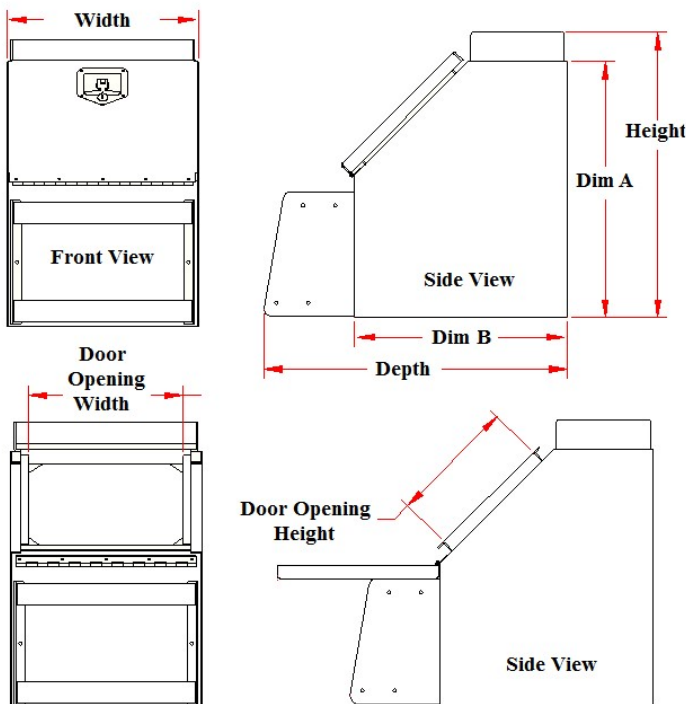

## SB - Step Saddle Boot Boxes - Aluminum Single Drop Open Door

Step saddle boot boxes are super heavy duty, high capacity and offer easy access from side of the truck. Boxes are available with or without steps. Step boxes are available in different sizes, ranging from 12” to 48” or can be ordered in custom widths. All AMERICAN TRUCKBOXES boxes are designed and built to keep your equipment safe and secure.

### Description

- An engineered aluminum construction
- Fully seam welded on all seams and corners
- Stainless steel continuous hinge on full length of lid
- Replaceable top and bottom steps and mounts
- Laser cut strut grip steps (S), or no steps
- Reinforced .188 (7g) back for a more secure mounting
- Lockable SS Dolphin Tail HD adjustable T-handle latch
- All corners are gusseted for added strength and durability
- Fully concealed rain gutter, with automotive type weather seal
- Mounting kit not included: (Kits Av.= M3000H • M3000C • M2100C)

**Note:** Box door is available in: Standard = Smooth (S) or for Diamond Tread (T) and Mirror (M) - change end of part number.

No.	Model Number	Material	Height (in.)	Depth (in.)	Width (in.)	Dim "A" (in)	Dim "B" (in)	Door Opening Height (in.)	Door Opening Width (in.)	Weight (lb.)
1.	A-SB51-242012D-S	.125 Smooth	24	20	12	No Step	No Step	11-3/4	8-3/8	38
2.	A-SB51-242018D-S	.125 Smooth	24	20	18	No Step	No Step	11-3/4	14-3/8	45
3.	A-SB51-242024D-S	.125 Smooth	24	20	24	No Step	No Step	11-3/4	20-3/8	52
4.	A-SB51S-262812D-S	.125 Smooth	26-5/8	28-1/4	12	24	20	11-3/4	8-3/8	44
5.	A-SB51S-262818D-S	.125 Smooth	26-5/8	28-1/4	18	24	20	11-3/4	14-3/8	53
6.	A-SB51S-262824D-S	.125 Smooth	26-5/8	28-1/4	24	24	20	11-3/4	20-3/8	62
7.	A-SB51S-262830D-S	.125 Smooth	26-5/8	28-1/4	30	24	20	11-3/4	26-3/8	74
8.	A-SB51S-262836D-S	.125 Smooth	26-5/8	28-1/4	36	24	20	11-3/4	32-3/8	81
9.	A-SB51S-262848D-S	.125 Smooth	26-5/8	28-1/4	48	24	20	11-3/4	44-3/8	98