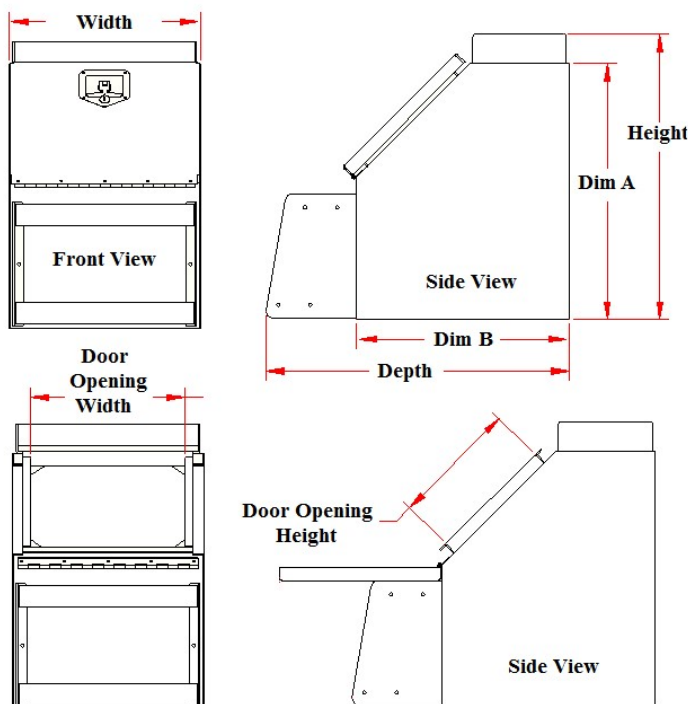

SB - Step Saddle Boot Boxes - Aluminum Single Drop Open Door

Step saddle boot boxes are super heavy duty, high capacity and offer easy access from side of the truck. Boxes are available with or without steps. Step boxes are available in different sizes, ranging from 12” to 48” or can be ordered in custom widths. All AMERICAN TRUCKBOXES boxes are designed and built to keep your equipment safe and secure.

Description

- An engineered aluminum construction
- Fully seam welded on all seams and corners
- Stainless steel continuous hinge on full length of lid
- Replaceable top and bottom steps and mounts
- Laser cut strut grip steps (S), or no steps
- Reinforced .188 (7g) back for a more secure mounting
- Lockable SS Dolphin Tail HD adjustable T-handle latch
- All corners are gusseted for added strength and durability
- Fully concealed rain gutter, with automotive type weather seal
- Mounting kit not included: (Kits Av.= M3000H • M3000C • M2100C)

Note: Box door is available in: Standard = Smooth (S) or for Diamond Tread (T) and Mirror (M) - change end of part number.

No.	Model Number	Material	Height (in.)	Depth (in.)	Width (in.)	Dim "A" (in)	Dim "B" (in)	Door Opening Height (in.)	Door Opening Width (in.)	Weight (lb.)
1.	A-SB51-242012D-S	.125 Smooth	24	20	12	No Step	No Step	11-3/4	8-3/8	38
2.	A-SB51-242018D-S	.125 Smooth	24	20	18	No Step	No Step	11-3/4	14-3/8	45
3.	A-SB51-242024D-S	.125 Smooth	24	20	24	No Step	No Step	11-3/4	20-3/8	52
4.	A-SB51S-262812D-S	.125 Smooth	26-3/4	28-1/4	12	24	20	11-3/4	8-3/8	44
5.	A-SB51S-262818D-S	.125 Smooth	26-3/4	28-1/4	18	24	20	11-3/4	14-3/8	53
6.	A-SB51S-262824D-S	.125 Smooth	26-3/4	28-1/4	24	24	20	11-3/4	20-3/8	62
7.	A-SB51S-262830D-S	.125 Smooth	26-3/4	28-1/4	30	24	20	11-3/4	26-3/8	74
8.	A-SB51S-262836D-S	.125 Smooth	26-3/4	28-1/4	36	24	20	11-3/4	32-3/8	81
9.	A-SB51S-262848D-S	.125 Smooth	26-3/4	28-1/4	48	24	20	11-3/4	44-3/8	98