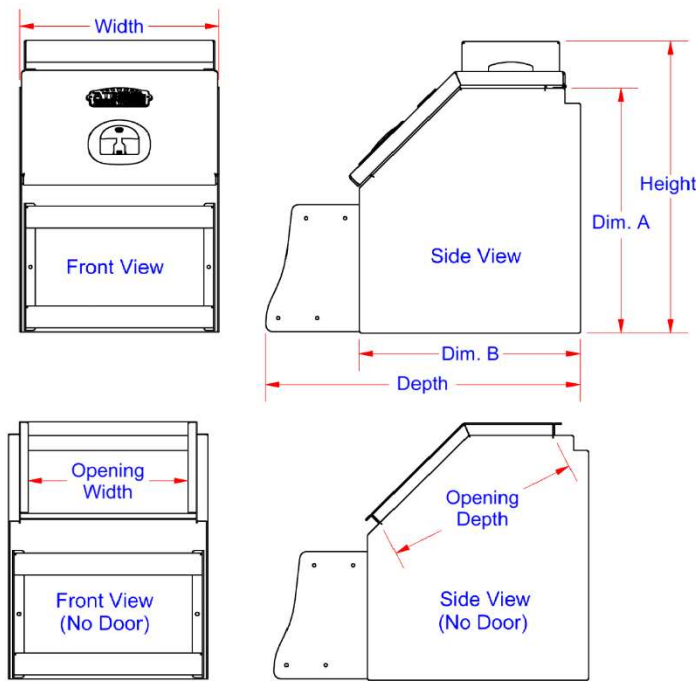

## SB – Step Saddle Boot Boxes - Aluminum Single Bottom Open Door

Step saddle boot boxes are super heavy duty, high capacity and offer easy access from side of the truck. Boxes are available with or without steps. Step boxes are available in different sizes, ranging from 12” to 48” or can be ordered in custom widths. All AMERICAN TRUCKBOXES boxes are designed and built to keep your equipment safe and secure.

### Description

- An engineered aluminum construction
- Fully seam welded on all seams and corners
- Stainless steel continuous hinge on full length of lid
- Replaceable top and bottom steps and mounts
- Laser cut strut grip steps (S), or no steps
- Reinforced .188 (7g) back for a more secure mounting
- Lockable SS Dolphin Tail HD adjustable T-handle latch
- All corners are gusseted for added strength and durability
- Fully concealed rain gutter, with automotive type weather seal
- Mounting kit not included: (Kits Av.= M3000H • M3000C • M2100C)

**Note:** Box door is available in: Standard = Smooth (S) or for Diamond Tread (T) and Mirror (M) - change end of part number.

No	Model Number	Material	Height (in.)	Depth (in.)	Width (in.)	Dim "A" (in)	Dim "B" (in)	Door Opening Height (in.)	Door Opening Width (in.)	Weight (lb.)
1.	A-SB51-242012T-S	.125 Smooth	24	20	12	No Step	No Step	17-1/2	8-3/8	38
2.	A-SB51-242018T-S	.125 Smooth	24	20	18	No Step	No Step	17-1/2	14-3/8	45
3.	A-SB51-242024T-S	.125 Smooth	24	20	24	No Step	No Step	17-1/2	20-3/8	52
4.	A-SB51S-262812T-S	.125 Smooth	26-3/4	28-1/4	12	24	20	17-1/2	8-3/8	45
5.	A-SB51S-262818T-S	.125 Smooth	26-3/4	28-1/4	18	24	20	17-1/2	14-3/8	54
6.	A-SB51S-262824T-S	.125 Smooth	26-3/4	28-1/4	24	24	20	17-1/2	20-3/8	63
7.	A-SB51S-262830T-S	.125 Smooth	26-3/4	28-1/4	30	24	20	17-1/2	26-3/8	75
8.	A-SB51S-262836T-S	.125 Smooth	26-3/4	28-1/4	36	24	20	17-1/2	32-3/8	82
9.	A-SB51S-262848T-S	.125 Smooth	26-3/4	28-1/4	48	24	20	17-1/2	44-3/8	99