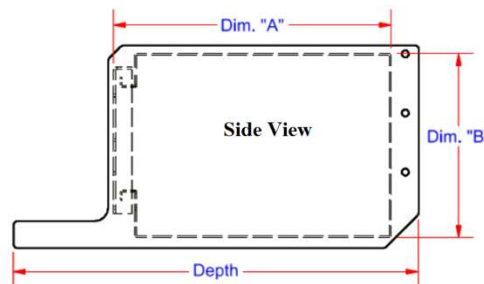

SF – Step Frame Boxes - Aluminum Single Drop & Bottom Open Door

Step frame boxes are super heavy duty, medium capacity and offer easy access from side of truck. Boxes can be mounted to truck frame with L-channel bolt-on mount brackets. These boxes are perfect for storing your equipment, like chains, binder, straps, tarps or your personal gear or tools. Truck boxes are available in different sizes and can be ordered custom size. All AMERICAN TRUCKBOXES boxes are designed and built to keep your equipment safe and secure.

Mirror Finish

Note: Box door is available in: Standard = Smooth (S) or for Diamond Tread (T) and Mirror (M) - changer end of part number.

No.	Model Number	Material	Height (in.)	Depth (in.)	Width (in.)	Door Opening Height (in.)	Door Opening Width (in.)	Dim "A" (in)	Dim "B" (in)	Weight (lb.)
1.	A-SF51-152324D-S	.125 Smooth	15	23	24	7.0	18.0	18-3/4	13-5/8	42
2.	A-SF51-152330D-S	.125 Smooth	15	23	30	7.0	24.0	18-3/4	13-5/8	51
3.	A-SF51-212330D-S	.125 Smooth	21	23	30	13.0	24.0	18-3/4	19-5/8	56
4.	A-SF51S-153024D-S	.125 Smooth	15	30	24	7.0	18.0	18-3/4	13-5/8	69
5.	A-SF51S-153030D-S	.125 Smooth	15	30	30	7.0	24.0	18-3/4	13-5/8	75
6.	A-SF51S-213030D-S	.125 Smooth	21	30	30	13.0	24.0	18-3/4	19-5/8	90
7.	A-SF51S-273034D-S	.125 Smooth	27	30	34	19.0	28.0	18-3/4	25-5/8	110
8.	A-SF51S-153024T-S	.125 Smooth	15	30	24	10.0	18.0	18-3/4	13-5/8	69
9.	A-SF51S-153030T-S	.125 Smooth	15	30	30	10.0	24.0	18-3/4	13-5/8	75
10.	A-SF51S-213030T-S	.125 Smooth	21	30	30	16.0	24.0	18-3/4	19-5/8	90
11.	A-SF51S-273034T-S	.125 Smooth	27	30	34	22.0	28.0	18-3/4	25-5/8	116