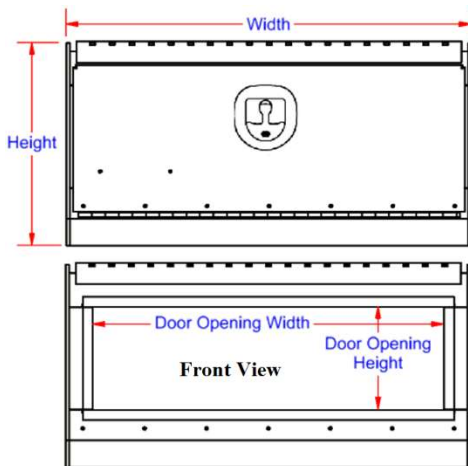

SF – Step Frame Boxes - Aluminum Single Drop & Bottom Open Door

Step frame boxes are super heavy duty, medium capacity and offer easy access from side of truck. Boxes can be mounted to truck frame with L-channel bolt-on mount brackets. These boxes are perfect for storing your equipment, like chains, binder, straps, tarps or your personal gear or tools. Truck boxes are available in different sizes and can be ordered custom size. All AMERICAN TRUCKBOXES boxes are designed and built to keep your equipment safe and secure.

Mirror Finish

Note: Box door is available in: Standard = Smooth (S) or for Diamond Tread (T) and Mirror (M) - changer end of part number.

No.	Model Number	Material	Height (in.)	Depth (in.)	Width (in.)	Door Opening Height (in.)	Door Opening Width (in.)	Dim "A" (in)	Dim "B" (in)	Weight (lb.)
1.	A-SF51-152324D-S	.125 Smooth	15	23	24	7.0	18.0	18-3/4	13-5/8	42
2.	A-SF51-152330D-S	.125 Smooth	15	23	30	7.0	24.0	18-3/4	13-5/8	51
3.	A-SF51-212330D-S	.125 Smooth	21	23	30	13.0	24.0	18-3/4	19-5/8	56
4.	A-SF51S-153024D-S	.125 Smooth	15	30	24	7.0	18.0	18-3/4	13-5/8	69
5.	A-SF51S-153030D-S	.125 Smooth	15	30	30	7.0	24.0	18-3/4	13-5/8	75
6.	A-SF51S-213030D-S	.125 Smooth	21	30	30	13.0	24.0	18-3/4	19-5/8	90
7.	A-SF51S-273034D-S	.125 Smooth	27	30	34	19.0	28.0	18-3/4	25-5/8	110
8.	A-SF51S-153024T-S	.125 Smooth	15	30	24	10.0	18.0	18-3/4	13-5/8	69
9.	A-SF51S-153030T-S	.125 Smooth	15	30	30	10.0	24.0	18-3/4	13-5/8	75
10.	A-SF51S-213030T-S	.125 Smooth	21	30	30	16.0	24.0	18-3/4	19-5/8	90
11.	A-SF51S-273034T-S	.125 Smooth	27	30	34	22.0	28.0	18-3/4	25-5/8	116