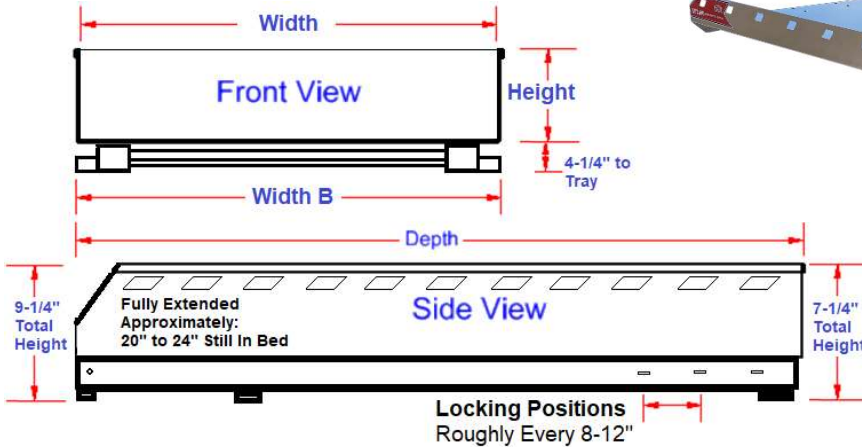

### Description

- An engineered aluminum tray & steel slide construction
- .125 Aluminum top tray
- Tri-Rect side holes tie-down points
- Easy mounts to truck bed
- Storage platform extends 75 to 80%
- Heavy duty steel tracks 1200 to 4000 lb. with smooth rolling action
- Locking tray position every 8 to 12 inches
- Heavy duty steel skid mounts
- Mounting kit included – M7200PP

No.	Model Number	Style	Material Tray/Slides	Height (in.)	Depth (in.)	Width (in.)	Drawer Cap (lbs.)	Fits Box	Weight (lb.)
1.	A-PP51-55141-S	XP1200	.125 Alum/10g Gal	5	51	41.5	1200	5' Maverick	120
2.	A-PP51-55841-S	XP1200	.125 Alum/10g Gal	5	58	41.5	1200	5' Mid-Size Beds	134
3.	A-PP51-57041-S	XP1200	.125 Alum/10g Gal	5	70	41.5	1200	6' Mid-Size Beds	155
4.	A-PP51-55843-S	XP1200	.125 Alum/10g Gal	5	58	43.5	1200	5' Gladiator Beds	134
5.	A-PP51-59547-S	XP1200	.125 Alum/10g Gal	5	95	47	1200	8' Service Body Tray	120
6.	A-PP51-56449-S	XP1200	.125 Alum/10g Gal	5	64	49	1200	5.5' Full Size Beds	150
7.	A-PP51-57449-S	XP1200	.125 Alum/10g Gal	5	74	49	1200	6.5' Full Size Beds	182
8.	A-PP51-58049-S	XP1200	.125 Alum/10g Gal	5	80	49	1200	6.9' Full Size Beds	194
9.	A-PP51-59549-S	XP1200	.125 Alum/10g Gal	5	95	49	1200	8' Full Size Beds	222
10.	A-PP52-59547-S	XP2000	.125 Alum/10g Gal	5	95	47	2000	8' Service Body Tray	260
11.	A-PP52-56549-S	XP2000	.125 Alum/10g Gal	5	65	49	2000	5.5' Full Size Beds	180
12.	A-PP52-57449-S	XP2000	.125 Alum/10g Gal	5	74	49	2000	6.5' Full Size Beds	212
13.	A-PP52-58049-S	XP2000	.125 Alum/10g Gal	5	80	49	2000	6.9' Full Size Beds	226
14.	A-PP52-59549-S	XP2000	.125 Alum/10g Gal	5	95	49	2000	8' Full Size Beds	261
15.	A-PP64-59447-S	XP4000	.190 Alum/10g Gal	5	94	47	4000	8' Service Body Tray	450
16.	A-PP64-57449-S	XP4000	.190 Alum/10g Gal	5	74	49	4000	6.5' Full Size Beds	365
17.	A-PP64-58049-S	XP4000	.190 Alum/10g Gal	5	80	49	4000	6.9' Full Size Beds	394
18.	A-PP64-59549-S	XP4000	.190 Alum/10g Gal	5	95	49	4000	8' Full Size Beds	462