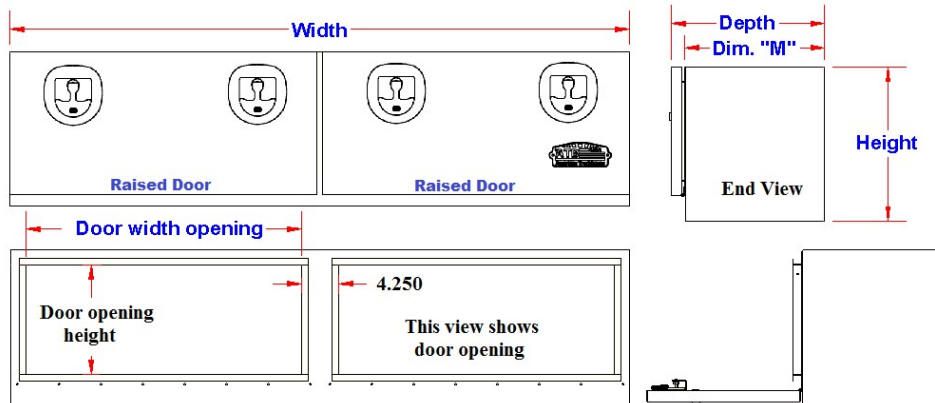

SG - Service Topside Utility Boxes - Aluminum - Double Drop Open Doors

Service utility boxes are heavy duty, high capacity and offer easy access to your equipment. Boxes can be mounted on truck, flatbed or trailer. These boxes are perfect for storing your equipment, tools and personal gear. Utility boxes are available in different sizes, and can be ordered custom size. All AMERICAN TRUCKBOXES boxes are designed and built to keep your equipment safe and secure.

Description

- An engineered aluminum or steel construction
- Fully seam welded on all seams and corners
- Stainless steel continuous hinge on full length of door
- Channel braced reinforced door
- Zinc epoxy primer with MR powder baked topcoat finish
- Lockable SS Dolphin Tail HD adjustable T-handle latch
- 3-point rod system on wider boxes
- Rain gutter and automotive type weather seal
- Heavy duty aircraft-type nylon door cable
- Mounting kit not included

Drop Open Raised Door

Note: Box door is available in: Standard = Smooth (S) or for Diamond Tread (T) and Mirror (M) - change end of part number.

No.	Model Number	Material	Height (in.)	Depth (in.)	Width (in.)	Dim. "M" (in.)	Door Opening Height (in.)	Door Opening Width (in.)	Weight (lb.)
1.	A-SG42-161463SD-TT	.100 TP	16	14	63	12	12	59	56
2.	A-SG42-161472SD-TT	.100 TP	16	14	72	12	12	68	63
3.	A-SG42-161488DD-TT	.100 TP	16	14	88	12	12	47	74
4.	A-SG42-181663SD-TT	.100 TP	18	16	63	14	14	59	64
5.	A-SG42-181672SD-TT	.100 TP	18	16	72	14	14	68	72
6.	A-SG42-181688DD-TT	.100 TP	18	16	88	14	14	47	83
7.	A-SG42-181690DD-TT	.100 TP	18	16	90	14	14	41	85
8.	A-SG42-181696DD-TT	.100 TP	18	16	96	14	14	51	89
9.	A-SG42-211672SD-TT	.100 TP	21	16	72	14	17	68	78
10.	A-SG42-211684DD-TT	.100 TP	21	16	84	14	17	46	86
11.	A-SG42-211688DD-TT	.100 TP	21	16	88	14	17	47	90
12.	A-SG42-211696DD-TT	.100 TP	21	16	96	14	17	51	97
13.	A-SG42-241672SD-TT	.100 TP	24	16	72	14	20	68	84
14.	A-SG42-241690DD-TT	.100 TP	24	16	90	14	20	41	92
15.	A-SG42-241696DD-TT	.100 TP	24	16	96	14	20	51	98