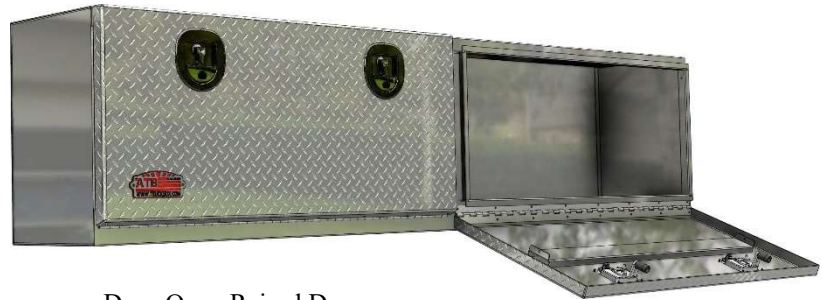

SG - Service Topside Utility Boxes - Aluminum - Double Drop Open Doors

Service utility boxes are heavy duty, high capacity and offer easy access to your equipment. Boxes can be mounted on truck, flatbed or trailer. These boxes are perfect for storing your equipment, tools and personal gear. Utility boxes are available in different sizes, and can be ordered custom size. All AMERICAN TRUCKBOXES boxes are designed and built to keep your equipment safe and secure.

Description

- An engineered aluminum or steel construction
- Fully seam welded on all seams and corners
- Stainless steel continuous hinge on full length of door
- Channel braced reinforced door
- Zinc epoxy primer with MR powder baked topcoat finish
- Lockable SS Dolphin Tail HD adjustable T-handle latch
- 3-point rod system on wider boxes
- Rain gutter and automotive type weather seal
- Heavy duty aircraft-type nylon door cable
- Mounting kit not included

Drop Open Raised Door

Note: Box door is available in: Standard = Smooth (S) or for Diamond Tread (T) and Mirror (M) - change end of part number.

No.	Model Number	Material	Height (in.)	Depth (in.)	Width (in.)	Dim. "M" (in.)	Door Opening Height (in.)	Door Opening Width (in.)	Weight (lb.)
1.	A-SG42-161463SD-TT	.100 TP	16	14	63	12	12	59	56
2.	A-SG42-161472SD-TT	.100 TP	16	14	72	12	12	68	63
3.	A-SG42-161488DD-TT	.100 TP	16	14	88	12	12	47	74
4.	A-SG42-181663SD-TT	.100 TP	18	16	63	14	14	59	64
5.	A-SG42-181672SD-TT	.100 TP	18	16	72	14	14	68	72
6.	A-SG42-181688DD-TT	.100 TP	18	16	88	14	14	47	83
7.	A-SG42-181690DD-TT	.100 TP	18	16	90	14	14	41	85
8.	A-SG42-181696DD-TT	.100 TP	18	16	96	14	14	51	89
9.	A-SG42-211672SD-TT	.100 TP	21	16	72	14	17	68	78
10.	A-SG42-211684DD-TT	.100 TP	21	16	84	14	17	46	86
11.	A-SG42-211688DD-TT	.100 TP	21	16	88	14	17	47	90
12.	A-SG42-211696DD-TT	.100 TP	21	16	96	14	17	51	97
13.	A-SG42-241672SD-TT	.100 TP	24	16	72	14	20	68	84
14.	A-SG42-241690DD-TT	.100 TP	24	16	90	14	20	41	92
15.	A-SG42-241696DD-TT	.100 TP	24	16	96	14	20	51	98