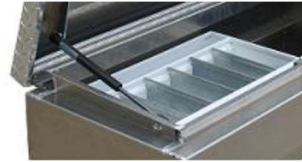

LS – Low Side Boxes – (EZ-Grab (Low Profile)) – Aluminum - Single Lid

Low Side (EZ-grab) side boxes are heavy duty, high capacity, high profile and offer easy access from either side of the truck. Boxes can be used separately or in combination with LG EZ-Grab cross boxes. Side boxes come in different sizes and with slanted side and lid to match your trucks style. All AMERICAN TRUCKBOXES boxes are designed and built to keep your tools safe and secure.

Description

- An engineered aluminum construction.
- Stainless steel continuous hinge on full length of lid.
- Fully seam welded on all seams and corners
- Channel brace, reinforcement on lid.
- Gas springs to “pop” and keep lid open.
- Lockable push button lock & adjustable lock striker
- Adjustable lock striker for positive weather seal.
- Professional sliding large tray with adjustable dividers
- Removable dividers on outer compartment.
- Fully concealed rain gutter, with automotive type weather seal.
- Option drawers, heavy duty slides and adjustable dividers.
- Mounting kit included – M3530R