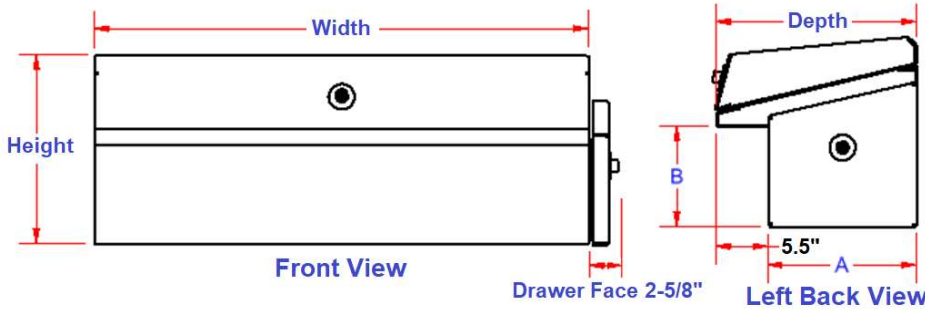

LS – Low Side Boxes – (EZ-Grab (Low Profile)) – Aluminum - Single Lid

Low Side (EZ-grab) side boxes are heavy duty, high capacity, high profile and offer easy access from either side of the truck. Boxes can be used separately or in combination with LG EZ-Grab cross boxes. Side boxes come in different sizes and with slanted side and lid to match your trucks style. All AMERICAN TRUCKBOXES boxes are designed and built to keep your tools safe and secure.

With Optional Drawer

No.	Model Number	Material	Height (in.)	Depth (in.)	Width (in.)	Dim. A (in.)	Dim. B (in.)	Weight (lb.)	Weight Drawer (lb.)
1.	A-LS4-161336-T*	.090 Smooth/.100 TP	16	13	36	7-5/8	8-7/16	48	N/A
2.	A-LS4-161340-T*	.090 Smooth/.100 TP	16	13	40	7-5/8	8-7/16	52	N/A
3.	A-LS4-161348-T*	.090 Smooth/.100 TP	16	13	48	7-5/8	8-7/16	58	N/A
4.	A-LS4-161354-T*	.090 Smooth/.100 TP	16	13	54	7-5/8	8-7/16	65	N/A
5.	A-LS4-161360-T*	.090 Smooth/.100 TP	16	13	60	7-5/8	8-7/16	68	N/A
6.	A-LS4-161370-T*	.090 Smooth/.100 TP	16	13	70	7-5/8	8-7/16	76	N/A
7.	A-LS4-161387-T*	.090 Smooth/.100 TP	16	13	87	7-5/8	8-7/16	89	N/A
8.	A-LS4-161736-T*	.090 Smooth/.100 TP	16	17	36	11-1/8	8-7/16	59	N/A
9.	A-LS4-161740-T*	.090 Smooth/.100 TP	16	17	40	11-1/8	8-7/16	62	N/A
10.	A-LS4-161744-T*	.090 Smooth/.100 TP	16	17	44	11-1/8	8-7/16	66	N/A
11.	A-LS4-161748-T*	.090 Smooth/.100 TP	16	17	48	11-1/8	8-7/16	69	N/A
12.	A-LS4-161754-T*	.090 Smooth/.100 TP	16	17	54	11-1/8	8-7/16	75	N/A
Boxes without Drawers and with Drawers									
13.	A-LS4*-161752-T*	.090 Smooth/.100 TP	16	17	52	11-1/8	8-7/16	72	32"D - 88
14.	A-LS4*-161756-T*	.090 Smooth/.100 TP	16	17	56	11-1/8	8-7/16	77	36"D - 93
15.	A-LS4*-161760-T*	.090 Smooth/.100 TP	16	17	60	11-1/8	8-7/16	80	36"D - 98
16.	A-LS4*-161765-T*	.090 Smooth/.100 TP	16	17	65	11-1/8	8-7/16	84	36"D - 106
17.	A-LS4*-161770-T*	.090 Smooth/.100 TP	16	17	70	11-1/8	8-7/16	88	42"D - 120
18.	A-LS4*-161787-T*	.090 Smooth/.100 TP	16	17	87	11-1/8	8-7/16	98	48"D - 156