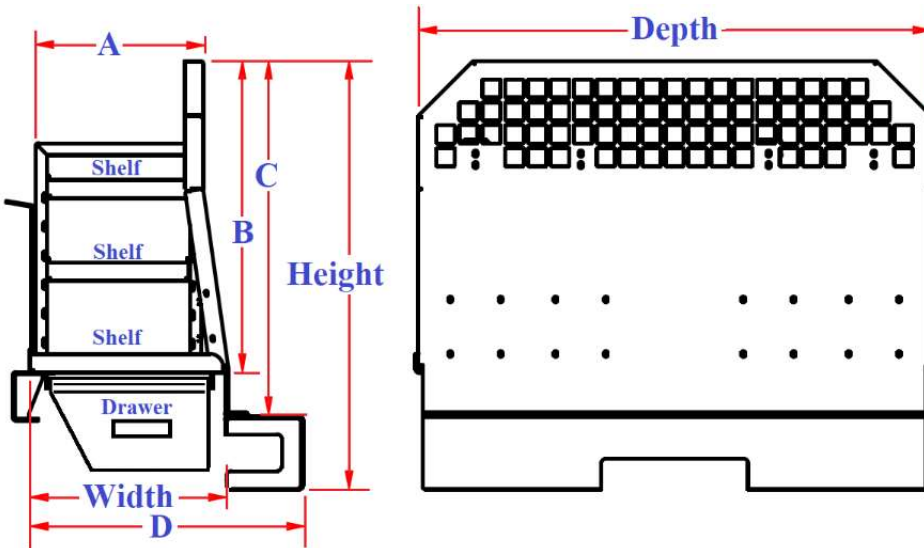

PC – Pickup Back Seat Cargo Storage Shelf & Drawers- Aluminum

Pickup Tool Cargo Storage units are the ultimate storage solution for in-cab or in-Vehicle back seat storage. Mounted inside truck cab backseat. These shelves are perfect for storing your equipment, tools, and personal gear.

Description
• An engineered aluminum construction
• Edge seal around openings
• Heavy duty rack (2" x 2" holes)
• Adjustable shelves & optional drawers
• Optional powder baked topcoat finish
• Fire extinguisher mount and opening
• Reflector box mounting space
• Mounting kit included

Shown with Drawers

Note: *Boxes are available in: Black (XB) and White (XW) Finish – add after part number.

No.	Model Number	Material	Height (in.)	Depth (in.)	Width (in.)	Shelves Drawer	Drawer Height	Top Shelf (W)	Fits Truck	Weight (lb.)
1.	A-PC61-C-475722-S3	.125/.190/.250 Smooth	47	57	22	3 Shelves None	N/A	15"	Chevy 1500/2500 2019-2024 Double Cab	224
2.	A-PC61-C-475731-S3	.125/.190/.250 Smooth	47	57	31	3 Shelves None	N/A	25"	Chevy 1500/2500 2019-2024 Crew Cab	275
3.	A-PC61-C-475722-S32	.125/.190/.250 Smooth	47	57	22	3 Shelves 2 Drawers	9"	15"	Chevy 1500/2500 2019-2024 Double Cab	270
4.	A-PC61-C-475731-S32	.125/.190/.250 Smooth	47	57	31	3 Shelves 2 Drawers	9"	25"	Chevy 1500/2500 2019-2024 Crew Cab	325
5.	A-PC61-F-455720-S3	.125/.190/.250 Smooth	45	57	20	3 Shelves None	N/A	14"	Ford F150/F250 2017-2024 Super Cab	192
6.	A-PC61-F-455732-S3	.125/.190/.250 Smooth	45	57	32	3 Shelves None	N/A	26"	Ford F150/F250 2017-2024 Crew Cab	278
7.	A-PC61-F-455720-S32	.125/.190/.250 Smooth	45	57	20	3 Shelves 2 Drawers	7"	14"	Ford F150/F250 2017-2024 Super Cab	235
8.	A-PC61-F-455732-S32	.125/.190/.250 Smooth	45	57	32	3 Shelves 2 Drawers	7"	26"	Ford F150/F250 2017-2024 Crew Cab	330

Note: Measure your truck to make sure storage unit will fit the mounting area. Units are available in different configuration and custom sizes.