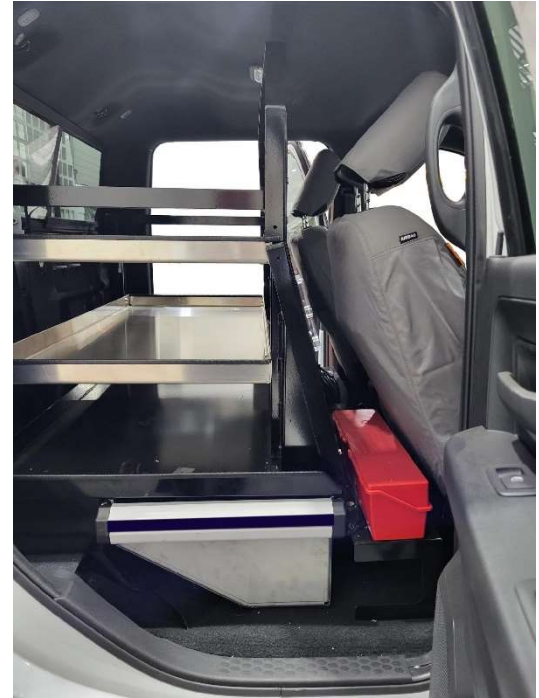

PC – Pickup Back Seat Cargo Storage Shelf & Drawers- Aluminum

Pickup Tool Cargo Storage units are the ultimate storage solution for in-cab or in-Vehicle back seat storage. Mounted inside truck cab backseat. These shelves are perfect for storing your equipment, tools, and personal gear.

Description
• An engineered aluminum construction
• Edge seal around openings
• Heavy duty rack (2" x 2" holes)
• Adjustable shelves & optional drawers
• Optional powder baked topcoat finish
• Fire extinguisher mount and opening
• Reflector box mounting space
• Mounting kit included

Shown with Drawers

Note: *Boxes are available in: Black (XB) and White (XW) Finish – add after part number.

No.	Model Number	Material	Height (in.)	Depth (in.)	Width (in.)	Shelves Drawer	Drawer Height	Top Shelf (W)	Fits Truck	Weight (lb.)
1.	A-PC61-C-475722-S3	.125/.190/.250 Smooth	47	57	22	3 Shelves None	N/A	15"	Chevy 1500/2500 2019-2024 Double Cab	224
2.	A-PC61-C-475731-S3	.125/.190/.250 Smooth	47	57	31	3 Shelves None	N/A	25"	Chevy 1500/2500 2019-2024 Crew Cab	275
3.	A-PC61-C-475722-S32	.125/.190/.250 Smooth	47	57	22	3 Shelves 2 Drawers	9"	15"	Chevy 1500/2500 2019-2024 Double Cab	270
4.	A-PC61-C-475731-S32	.125/.190/.250 Smooth	47	57	31	3 Shelves 2 Drawers	9"	25"	Chevy 1500/2500 2019-2024 Crew Cab	325
5.	A-PC61-F-455720-S3	.125/.190/.250 Smooth	45	57	20	3 Shelves None	N/A	14"	Ford F150/F250 2017-2024 Super Cab	192
6.	A-PC61-F-455732-S3	.125/.190/.250 Smooth	45	57	32	3 Shelves None	N/A	26"	Ford F150/F250 2017-2024 Crew Cab	278
7.	A-PC61-F-455720-S32	.125/.190/.250 Smooth	45	57	20	3 Shelves 2 Drawers	7"	14"	Ford F150/F250 2017-2024 Super Cab	235
8.	A-PC61-F-455732-S32	.125/.190/.250 Smooth	45	57	32	3 Shelves 2 Drawers	7"	26"	Ford F150/F250 2017-2024 Crew Cab	330