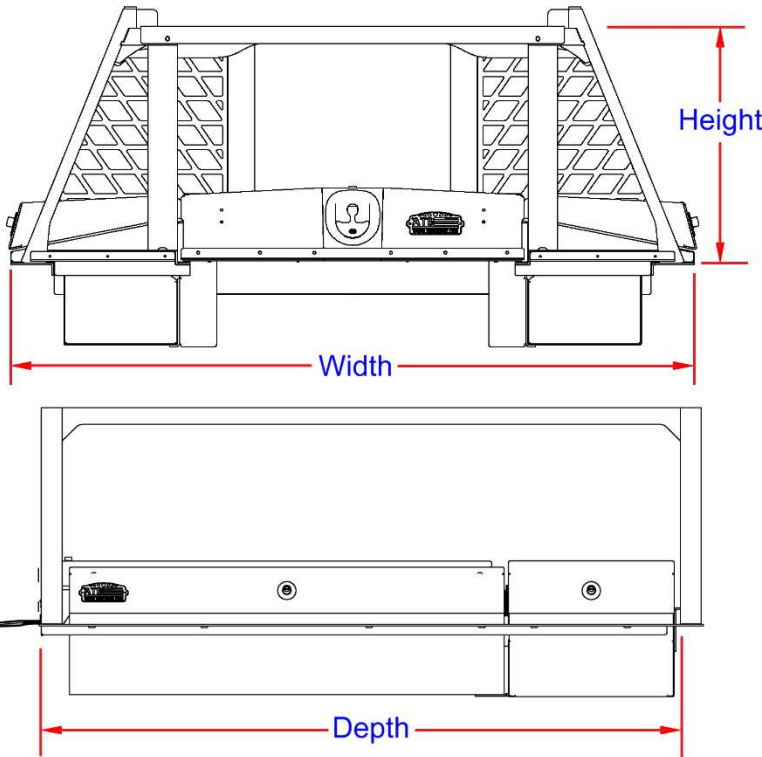

### Description

- An engineered aluminum construction
- Fully seam welded on all seams and corners
- Plain, mirror or powder coated finish
- EZ-grab design for easy reaching for your tools
- Heavy duty automotive secure locks to protect your tools
- Fully concealed rain gutters and automotive type weather seal
- Easy mountable
- Service body replacement – huge saving benefit
- Professional sliding large tray with adjustable dividers
- Optional - Top ladder rotational rack optional
- Optional - LED lights – TLED-SP Kits

Mounting kit included

No.	Model Number	Style	Rack	Height (in.)	Depth (in.)	Width (in.)	Side Boxes	Cross Box	Screen/Window	Box (Ft)	Weight (lb.)
1.	A-SP51R-246770-TB	Lite-XS	Front & Back	24	67	70	Yes	No	Yes	5.5'	308
2.	A-SP52R-246770-TB	Pro-XS	Front & Back	24	67	70	Yes	20" Yes	Yes	5.5'	354
3.	A-SP51R-247670-TB	Lite-XM	Front & Back	24	76	70	Yes	No	Yes	6.5'	338
4.	A-SP51R-247970-TB	Lite-XM	Front & Back	24	79	70	Yes	No	Yes	6.75'	348
5.	A-SP52R-247670-TB	Pro-XM	Front & Back	24	76	70	Yes	20" Yes	Yes	6.5'	380
6.	A-SP52R-247970-TB	Pro-XM	Front & Back	24	79	70	Yes	20" Yes	Yes	6.75'	390
7.	A-SP51R-249570-TB	Lite-XL	Front & Back	24	95	70	Yes	No	Yes	8'	398
8.	A-SP53R-249570-TB	Pro-XL	Front & Back	24	95	70	Yes	24" Yes	Yes	8'	450
9.	A-SP54R-249570-TB	Pro-XL	Front & Back	24	95	70	Yes	28" Yes	Yes	8'	458