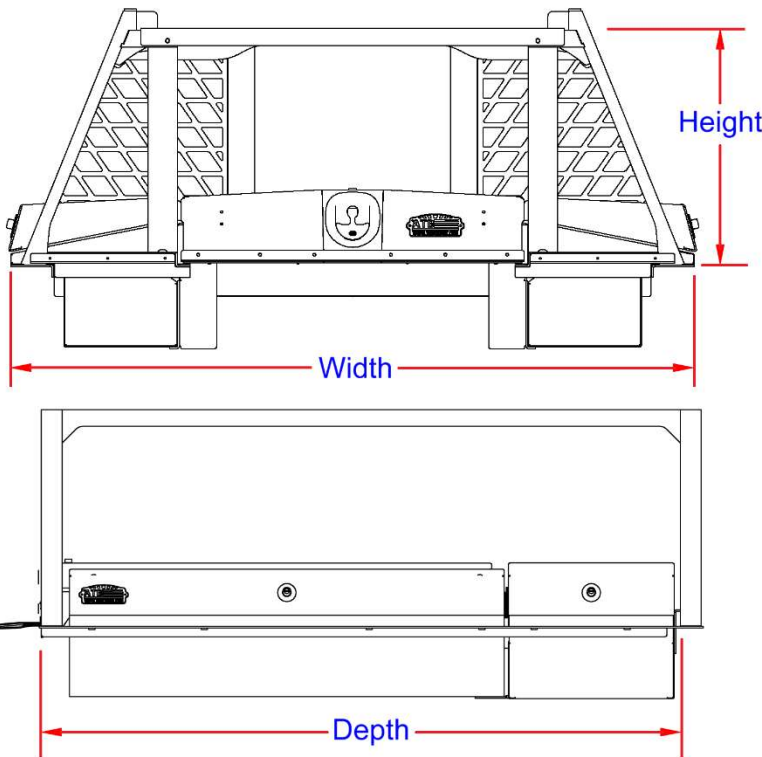

Mounting kit included

| No. | Model Number      | Style   | Rack         | Height (in.) | Depth (in.) | Width (in.) | Side Boxes | Cross Box | Screen/Window | Box (Ft) | Weight (lb.) |
|-----|-------------------|---------|--------------|--------------|-------------|-------------|------------|-----------|---------------|----------|--------------|
| 1.  | A-SP51R-246770-TB | Lite-XS | Front & Back | 24           | 67          | 70          | Yes        | No        | Yes           | 5.5'     | 308          |
| 2.  | A-SP52R-246770-TB | Pro-XS  | Front & Back | 24           | 67          | 70          | Yes        | 20" Yes   | Yes           | 5.5'     | 354          |
| 3.  | A-SP51R-247670-TB | Lite-XM | Front & Back | 24           | 76          | 70          | Yes        | No        | Yes           | 6.5'     | 338          |
| 4.  | A-SP51R-247970-TB | Lite-XM | Front & Back | 24           | 79          | 70          | Yes        | No        | Yes           | 6.75'    | 348          |
| 5.  | A-SP52R-247670-TB | Pro-XM  | Front & Back | 24           | 76          | 70          | Yes        | 20" Yes   | Yes           | 6.5'     | 380          |
| 6.  | A-SP52R-247970-TB | Pro-XM  | Front & Back | 24           | 79          | 70          | Yes        | 20" Yes   | Yes           | 6.75'    | 390          |
| 7.  | A-SP51R-249570-TB | Lite-XL | Front & Back | 24           | 95          | 70          | Yes        | No        | Yes           | 8'       | 398          |
| 8.  | A-SP53R-249570-TB | Pro-XL  | Front & Back | 24           | 95          | 70          | Yes        | 24" Yes   | Yes           | 8'       | 450          |
| 9.  | A-SP54R-249570-TB | Pro-XL  | Front & Back | 24           | 95          | 70          | Yes        | 28" Yes   | Yes           | 8'       | 458          |