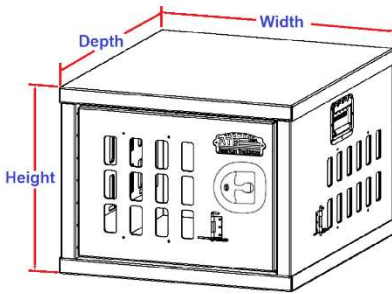

DK – Dog Kennels - Aluminum – Single & Double Open Door(s) or Lid

Dog kennels boxes are heavy duty and offer a great way to transfer your dog and equipment. Dog boxes are designed with adjustable position locking air vents for proper circulation. Bottom is smooth and easy cleanable with rubber floor matting to keep your dog dry. Features include, fold down carrying handles and high secure locks. Boxes are available in different sizes, and can be ordered custom size. All AMERICAN TRUCKBOXES boxes are designed and built to keep your equipment safe and secure.

Description

- An engineered aluminum and/or powder coated construction
- Fully seam welded on all seams and corners
- Stainless Steel continuous hinge full length of door or lid
- Unique design for perfect fit and looks
- Channel braced reinforced lid with gas springs on chest box
- Lockable stainless steel latches
- Adjustable lock striker for positive weather seal
- Automotive type weather seal
- Automotive style latch with smooth rotary action
- Rubber pad inside floor to keep dog dry
- Mounting kit included with chest box – M3202D