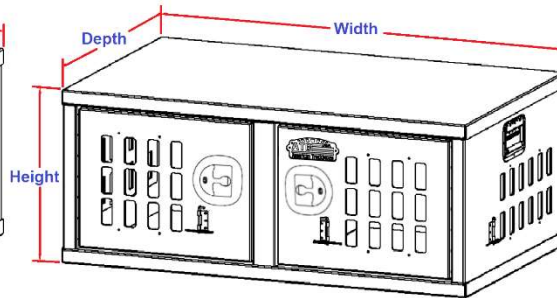

DK – Dog Kennels - Aluminum – Single & Double Open Door(s) or Lid

Dog kennels boxes are heavy duty and offer a great way to transfer your dog and equipment. Dog boxes are designed with adjustable position locking air vents for proper circulation. Bottom is smooth and easy cleanable with rubber floor matting to keep your dog dry. Features include, fold down carrying handles and high secure locks. Boxes are available in different sizes, and can be ordered custom size. All AMERICAN TRUCKBOXES boxes are designed and built to keep your equipment safe and secure.

Description

- An engineered aluminum and/or powder coated construction
- Fully seam welded on all seams and corners
- Stainless Steel continuous hinge full length of door or lid
- Unique design for perfect fit and looks
- Channel braced reinforced lid with gas springs on chest box
- Lockable stainless steel latches
- Adjustable lock striker for positive weather seal
- Automotive type weather seal
- Automotive style latch with smooth rotary action
- Rubber pad inside floor to keep dog dry
- Mounting kit included with chest box – M3202D