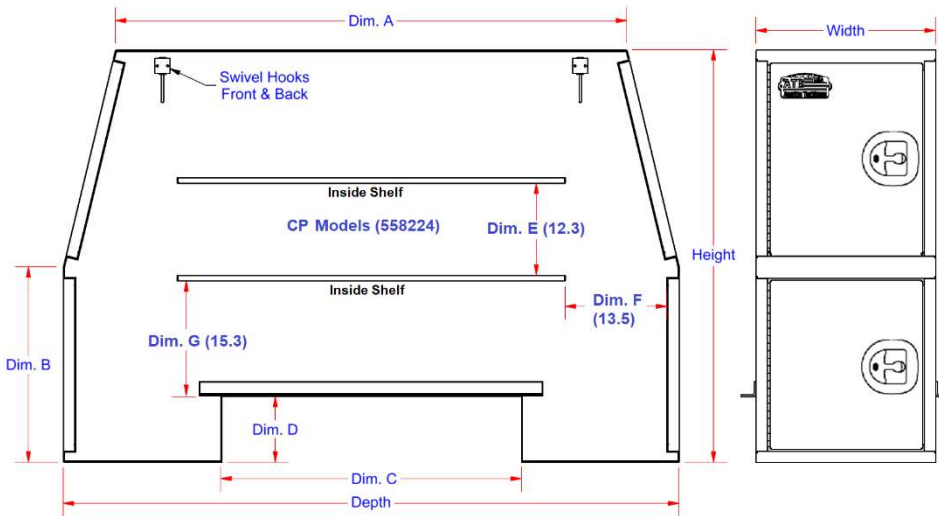

CP – Cross-Pack Service Boxes – Steel & Aluminum – Both End Double Side Open Doors

Cross-pack service boxes are heavy duty, high capacity and offer easy access to your equipment. Boxes are mounted behind truck cab on truck frame. These boxes are perfect for storing your equipment, tools and personal gear. Cross-pack boxes are available in different sizes and can be ordered custom size. All AMERICAN TRUCKBOXES boxes are designed and built to keep your equipment safe and secure.

Shown with Optional Service Boxes

No.	Model Number	Material	Height (in.)	Depth (in.)	Width (in.)	Dim. A (In.)	Dim. B (in.)	Dim. C (in.)	Dim. D (in.)	Service Boxes (K)	Weight (lb.)
1.	A-CP51-558224-S	10g Aluminum	55	82	24	68	26	40	8.75	15x21x24-30	300
2.	A-CP51-558524-S	10g Aluminum	55	85	24	71	26	40	9.1	15x21x24-30	310
3.	A-CP51-559224-S	10g Aluminum	55	92	24	78	26	40	8.75	15x21x24-30	335
4.	A-CP51-589224-S	10g Aluminum	58	92	24	78	28	40	8.75	15x21x24-30	354
5.	A-CP51-628224-S	10g Aluminum	62	82	24	68	40	40	16.75	18x21x30-36	340
6.	A-CP51-658224-S	10g Aluminum	65	82	24	68	26	40	13.75	15x21-30-36	356
7.	A-CP51-708224-S	10g Aluminum	70	82	24	68	48	40	16.75	18x21x30-36	385
8.	S-CP41-558224-*	14g Steel	55	82	24	68	26	40	8.75	15x21x24-30	489
9.	S-CP41-558524-*	14/12g Steel	55	85	24	71	26	40	9.1	15x21x24-30	508
10.	S-CP41-559224-*	14/12g Steel	55	92	24	78	26	40	8.75	15x21x24-30	550
11.	S-CP41-589224-*	14/12g Steel	58	92	24	78	28	40	8.75	15x21x24-30	580
12.	S-CP41-628224-*	14/12g Steel	62	82	24	68	40	40	16.75	18x21x30-36	555
13.	S-CP41-658224-*	14/12g Steel	65	82	24	68	26	40	13.75	15x21-30-36	580
14.	S-CP41-708224-*	14/12g Steel	70	82	24	68	48	40	16.75	18x21x30-36	625